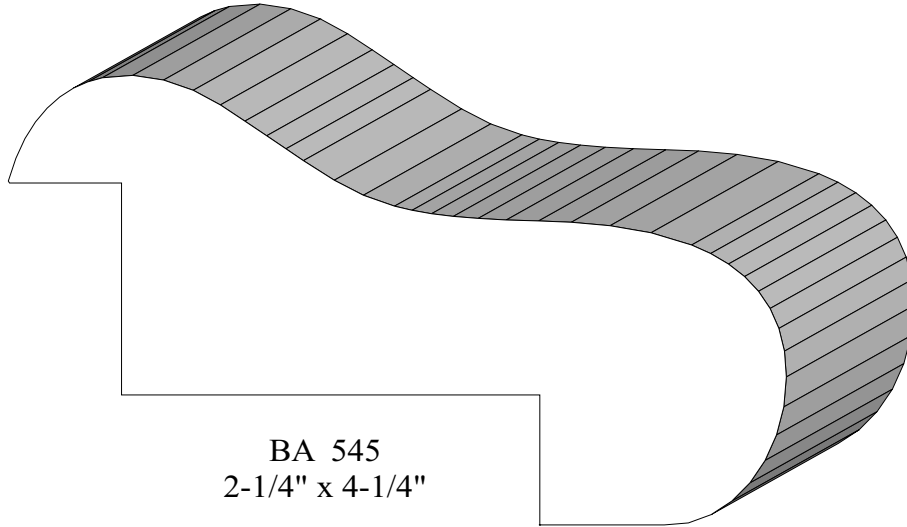

Bar Rail

BA 333
2-1/2" x 2-1/2"

BA 799A, B & C
1-11/16" x 5-1/2"

Profile dimensions can be adjusted, please call for details.

Bar Rail

BA 597
2" x 7"

BA 72
1-13/16" x 1-1/2"

49
1-1/2" x 3-13/16"

Profile dimensions can be adjusted, please call for details.

Bar Rail

Profile dimensions can be adjusted, please call for details.