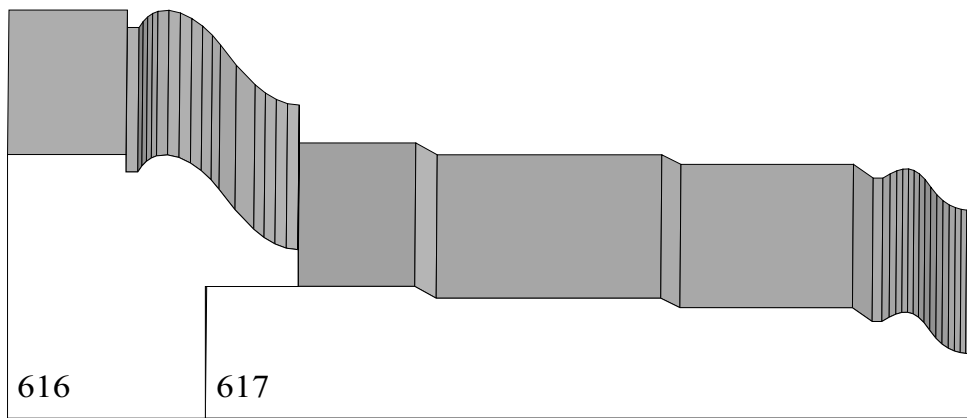

Casings

BA 499  
7/8" x 3-1/2"

BA 215  
3/4" x 4-1/16"

BA 410  
3/4" x 5-1/4"

BA 408  
5/8" X 6-1/16"

Profile dimensions can be adjusted, please call for details.

Casings

BA 428 3/4" x 1-11/16"  
BA 429 7/8" x 3-11/16"

BA 616 1-1/2" x 1-3/8"  
BA 617 11/16" x 4"

BA 268A 1-5/8" x 1-15/16"  
BA 268B 1/2" x 3-7/16"

Profile dimensions can be adjusted, please call for details.

Casings

BA 626 1-1/8" X 2-15/16"  
BA 627 5/8" X 1-5/8"