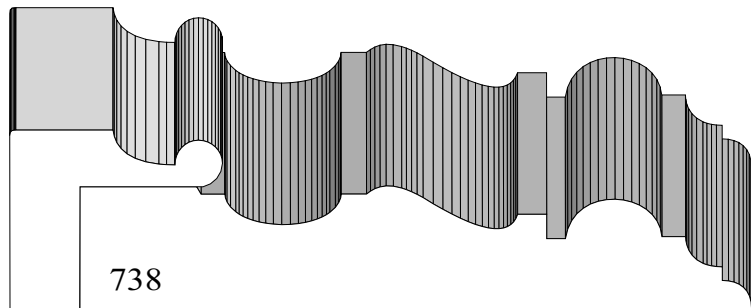

BA 743  
7/8" x 3-1/2"

602

BA 602 3/16" x 3-15/16"  
BA 602B Cope  
BA 602C Mullion

BA 515  
3/4" x 4-3/16"

Profile dimensions can be adjusted, please call for details.

Casings

BA 968  
13/16" x 3-1/2"

BA 87  
7/8" x 4-7/16"

BA 631  
3/4" x 4-1/8"

BA 290  
3/4" x 4-1/4"

Profile dimensions can be adjusted, please call for details.

Casings

BA 726A 5/8" x 3-3/16"  
BA 726B 15/16" x 1-1/8"

BA 727  
1-1/8" x 3-13/16"

BA 726B 15/16" x 1-1/8"  
BA 738 5/8" x 3-1/2"

BA 455  
7/8" x 4-5/8"

Profile dimensions can be adjusted, please call for details.

Casings

BA 118  
7/8" x 3-3/16"

122  
1" x 3-7/16"

Profile dimensions can be adjusted, please call for details.

Casings

BA 853  
11/16" x 4"