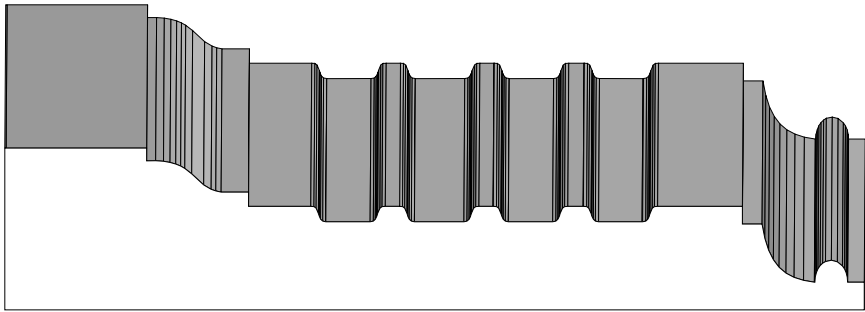

BA 743  
7/8" x 3-1/2"

602

BA 602 3/16" x 3-15/16"  
BA 602B Cope  
BA 602C Mullion

BA 515  
3/4" x 4-3/16"

Profile dimensions can be adjusted, please call for details.

Casings

BA 968  
13/16" x 3-1/2"

BA 87  
7/8" x 4-7/16"