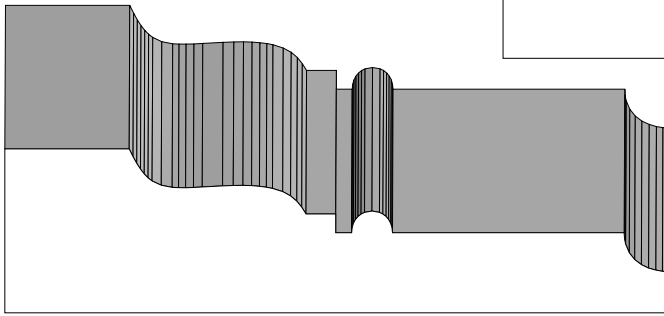

Casings

BA 652  
7/8" x 4-1/16"

BA 304  
3/4" x 4-1/16"

BA 720  
13/16" x 4-7/16"

Profile dimensions can be adjusted, please call for details.

Casings

BA 452  
3/4" x 3-5/16"

BA 523  
7/8" x 3-1/2"

BA 1033  
7/8" x 3-1/2"

BA 155  
3/4" x 3-1/2"

BA 430  
3/4" x 2-13/16"

BA 564  
7/8" x 3-1/8"

Profile dimensions can be adjusted, please call for details.

Casings

BA 1208  
7/8" x 3-1/2"

BA 1209  
7/8" x 3"