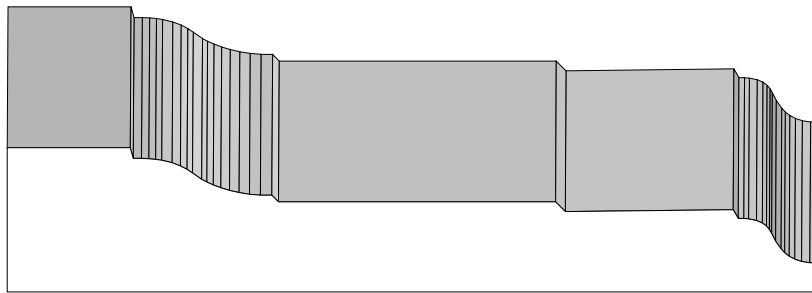

BA 487
13/16" x 4"

BA 450
3/4" x 4-1/4"