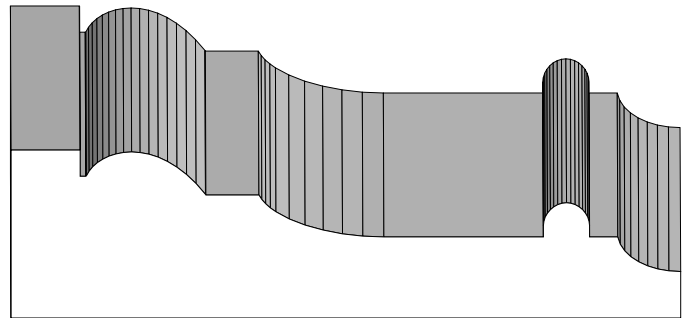

Casings

BA 652  
7/8" x 4-1/16"

BA 304  
3/4" x 4-1/16"

BA 720  
13/16" x 4-7/16"

Profile dimensions can be adjusted, please call for details.

Casings

BA 452  
3/4" x 3-5/16"

BA 523  
7/8" x 3-1/2"

BA 1033  
7/8" x 3-1/2"

BA 155  
3/4" x 3-1/2"

BA 430  
3/4" x 2-13/16"

BA 564  
7/8" x 3-1/8"

Profile dimensions can be adjusted, please call for details.

Casings

BA 1208  
7/8" x 3-1/2"

BA 1209  
7/8" x 3"

BA 743  
7/8" x 3-1/2"

602

BA 602 3/16" x 3-15/16"  
BA 602B Cope  
BA 602C Mullion

BA 515  
3/4" x 4-3/16"

Profile dimensions can be adjusted, please call for details.

Casings

BA 968  
13/16" x 3-1/2"

BA 87  
7/8" x 4-7/16"