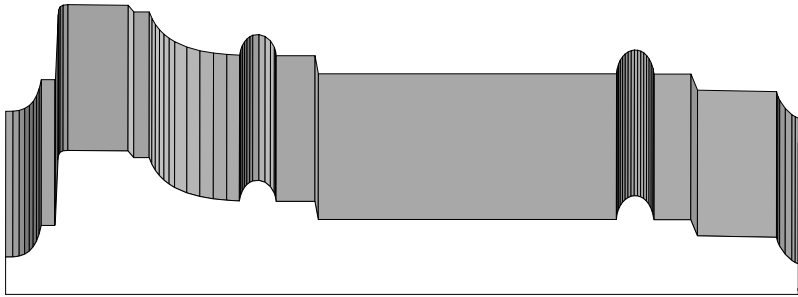

BA 743  
7/8" x 3-1/2"

602

BA 602 3/16" x 3-15/16"  
BA 602B Cope  
BA 602C Mullion

BA 515  
3/4" x 4-3/16"

Profile dimensions can be adjusted, please call for details.

Casings

BA 968  
13/16" x 3-1/2"

BA 87  
7/8" x 4-7/16"