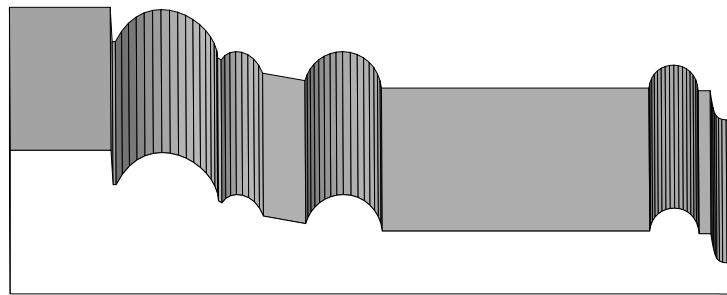

BA 1151  
1-1/8" x 3-1/2"

BA 1125  
7/8" x 4-3/8"

Profile dimensions can be adjusted, please call for details.

Casings

BA 1152  
3/4" x 4-1/2"

Rosette  
BA 1150

BA 1149  
3/4" x 4-9/16"

BA 1177  
13/16" x 4-15/16"

BA 1143  
13/16" x 5"

Note:  
More Belly Casings  
On Page 10 - 70

Profile dimensions can be adjusted, please call for details.

Casings

BA 1206  
13/16" x 3 - 7/16"

BA 1187  
3/4" x 3-3/4"

BA 1173  
7/8" x 5"