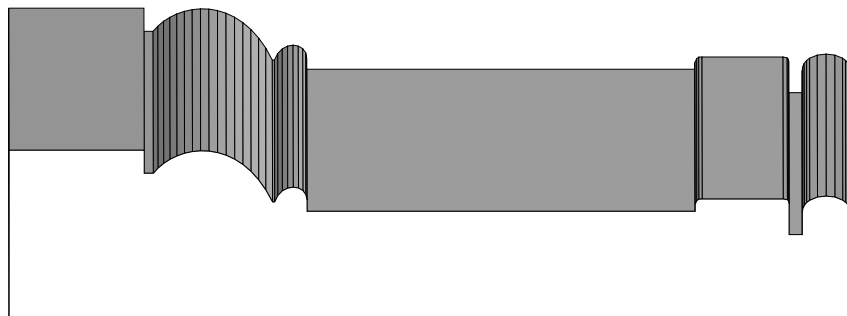

Casings

BA 1097  
1" x 5"

BA 1098  
1-1/4" x 5-1/4"

BA 1107  
1" x 4-1/2"

Profile dimensions can be adjusted, please call for details.

Casings

BA 1118  
3/4" x 2-1/4"

BA 1117  
1" x 3"

BA 1151  
1-1/8" x 3-1/2"

BA 1125  
7/8" x 4-3/8"

Profile dimensions can be adjusted, please call for details.

Casings

BA 1152  
3/4" x 4-1/2"

Rosette  
BA 1150

BA 1149  
3/4" x 4-9/16"

BA 1177  
13/16" x 4-15/16"