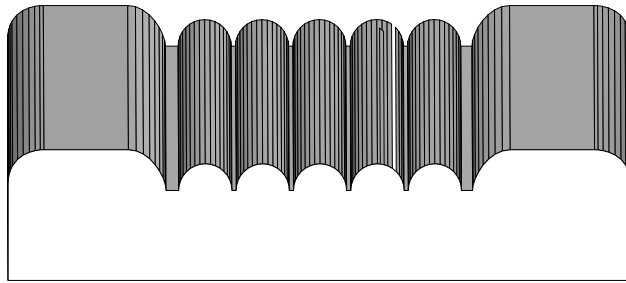

Casings

BA 1267  
13/16" x 4-7/16"

BA 1246 1-3/16" x 1-1/4"  
BA 1247 3/4" x 4-1/8"

BA 319  
1" x 1-3/8"

BA 1432  
7/8" x 4-1/2"

Profile dimensions can be adjusted, please call for details.

Casings

BA 1308  
3/4" x 4-1/16"

BA 1344  
3/4" x 4-1/2"

BA 1294  
7/8" x 4-1/2"

BA 1430  
13/16" x 5-5/16"

Profile dimensions can be adjusted, please call for details.

Casings

BA 1317  
11/16" x 3-1/4"

BA 1349  
3/4" x 3-13/16"

BA 1310  
3/4" x 5-1/8"

BA 1375  
1" x 5"

Profile dimensions can be adjusted, please call for details.

Casings

BA 1288  
3/4" x 4-9/16"

BA 1391  
13/16" x 5-1/16"

Rosette  
BA 1583

BA 1396  
13/16" x 5-1/8"

Rosette  
BA 1395R