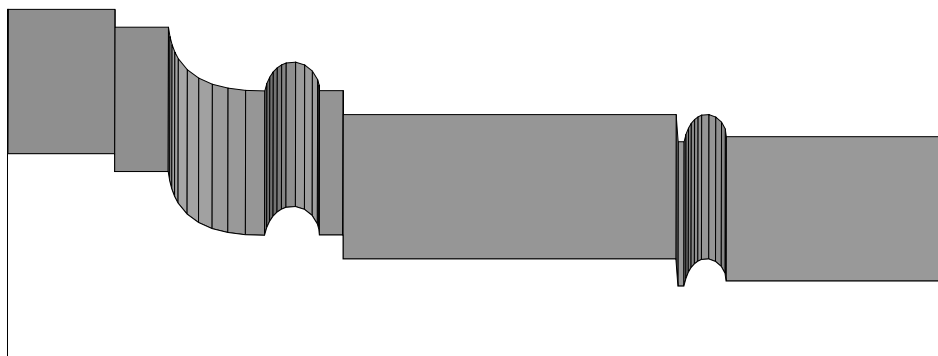

BA 1151  
1-1/8" x 3-1/2"

BA 1125  
7/8" x 4-3/8"

Profile dimensions can be adjusted, please call for details.

Casings

BA 1152  
3/4" x 4-1/2"

Rosette  
BA 1150

BA 1149  
3/4" x 4-9/16"

BA 1177  
13/16" x 4-15/16"

BA 1143  
13/16" x 5"

Note:  
More Belly Casings  
On Page 10 - 70

Profile dimensions can be adjusted, please call for details.

Casings

BA 1206  
13/16" x 3 - 7/16"

BA 1187  
3/4" x 3-3/4"

BA 1173  
7/8" x 5"