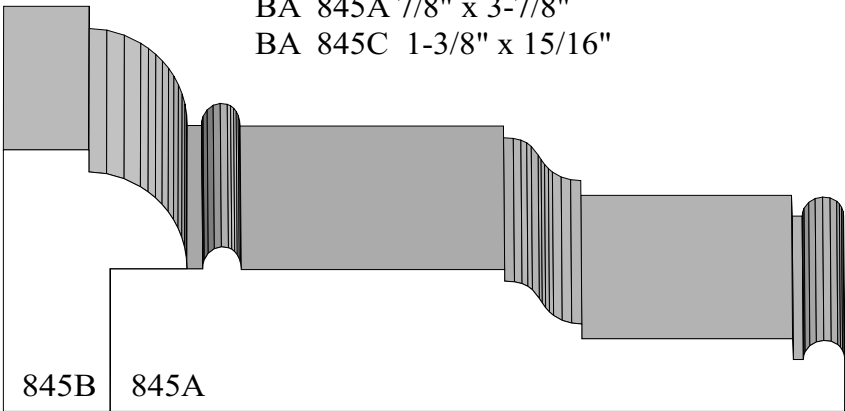

Casings

BA 845A 7/8" x 3-7/8"  
BA 845C 1-3/8" x 15/16"

BA 845A 7/8" x 3-7/8"  
BA 845B 1-3/8" x 15/16"

BA 91A 7/8" x 4-1/2"  
BA 91B 11/16" x 1-1/4"

BA 191 15/16" x 1-5/16"  
BA 346 11/16" x 4-1/2"

Profile dimensions can be adjusted, please call for details.

Casings

BA 310 3/4" x 4-9/16"  
BA 312 15/16" x 1-7/16"

BA 827A 1-11/16" x 1-1/2"  
BA 827B 15/16" x 4-1/4"

BA 341 1-1/4" x 6-1/16"  
BA 342 1-1/8"

Profile dimensions can be adjusted, please call for details.