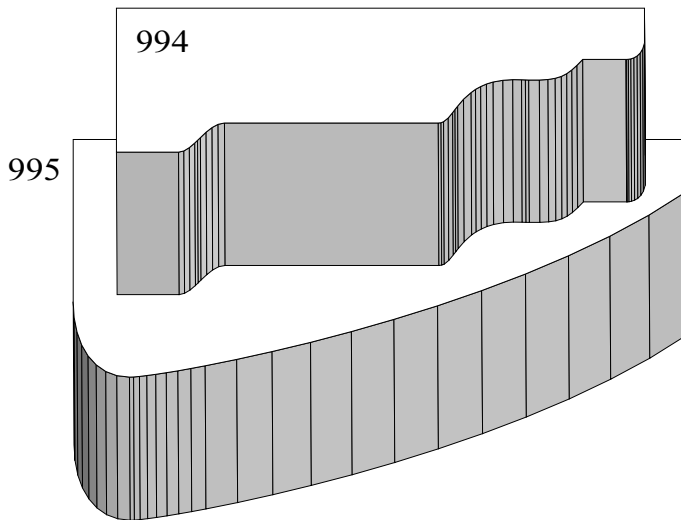

Casings

BA 1019  
1-1/4" x 5"

Similar to 1348

BA 980  
9/16" x 3-1/2"

BA 997  
13/16" x 3-1/2"

BA 1002  
3/4" x 5-7/8"

Profile dimensions can be adjusted, please call for details.

Casings

BA 1070  
1" x 4"

BA 1084  
1" x 4"

Profile dimensions can be adjusted, please call for details.

Casings

BA 996  
3/4" x 4-1/16"

BA 995  
1-1/4" x 3-3/16"

BA 994  
3/4" x 2-3/4"

Profile dimensions can be adjusted, please call for details.