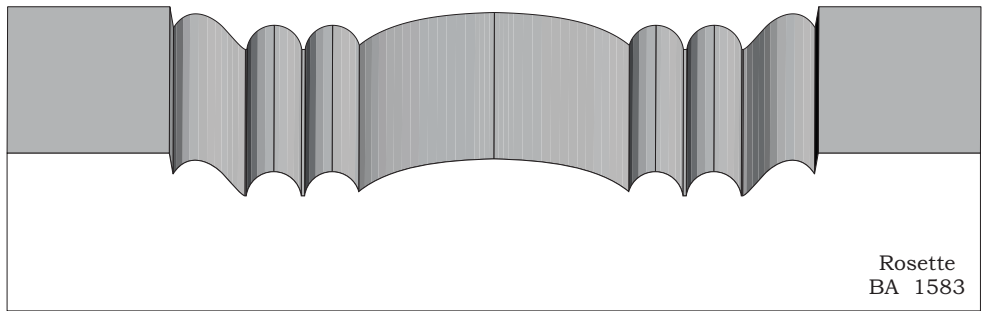

BA 1375  
1" x 5"

Profile dimensions can be adjusted, please call for details.

Casings

BA 1288  
3/4" x 4-9/16"

BA 1391  
13/16" x 5-1/16"

Rosette  
BA 1583

BA 1396  
13/16" x 5-1/8"

Rosette  
BA 1395R