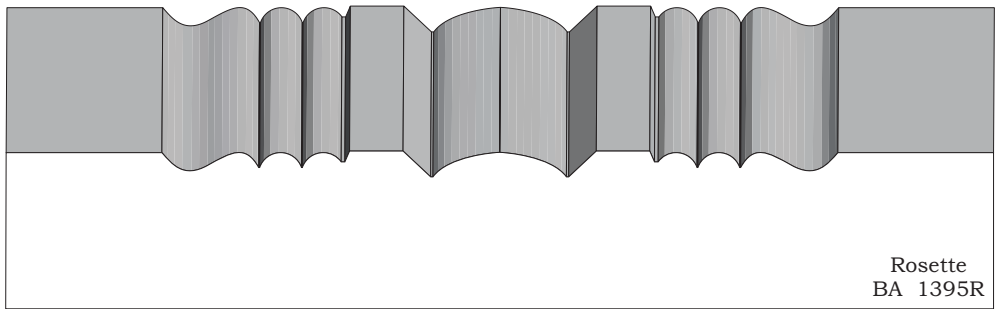

BA 1375  
1" x 5"

Profile dimensions can be adjusted, please call for details.

Casings

BA 1288  
3/4" x 4-9/16"

BA 1391  
13/16" x 5-1/16"

Rosette  
BA 1583

BA 1396  
13/16" x 5-1/8"

Rosette  
BA 1395R