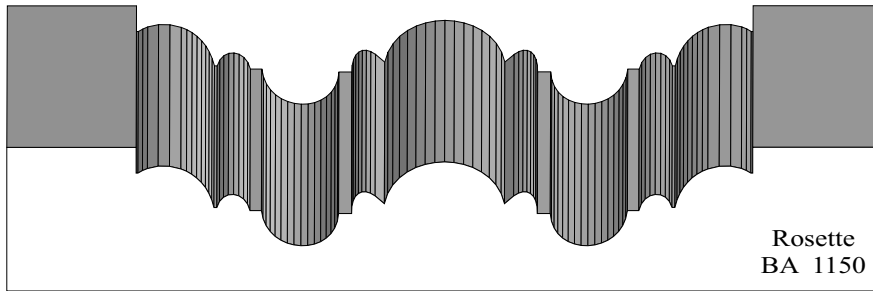

BA 1151  
1-1/8" x 3-1/2"

BA 1125  
7/8" x 4-3/8"

Profile dimensions can be adjusted, please call for details.

Casings

BA 1152  
3/4" x 4-1/2"

Rosette  
BA 1150

BA 1149  
3/4" x 4-9/16"

BA 1177  
13/16" x 4-15/16"