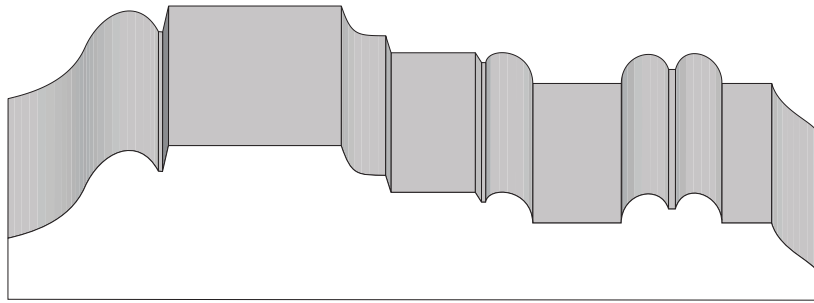

Casings

BA 1353  
13/16" x 4-1/4"

BA 1360  
3/4" x 4-1/2"

BA 1359  
1" x 4-1/2"

Profile dimensions can be adjusted, please call for details.

Casings

BA 1297  
1-1/16" x 3-1/2"

BA 1347  
7/8" x 3-3/4"

BA 1337  
1-3/8" x 4-5/16"

Profile dimensions can be adjusted, please call for details.

Casings

Use BA 1342 for plynth

BA 1343  
7/8" x 3"

BA 1342  
15/16" x 4-1/4"

BA 1368  
1-3/8" x 3-1/2"

Profile dimensions can be adjusted, please call for details.