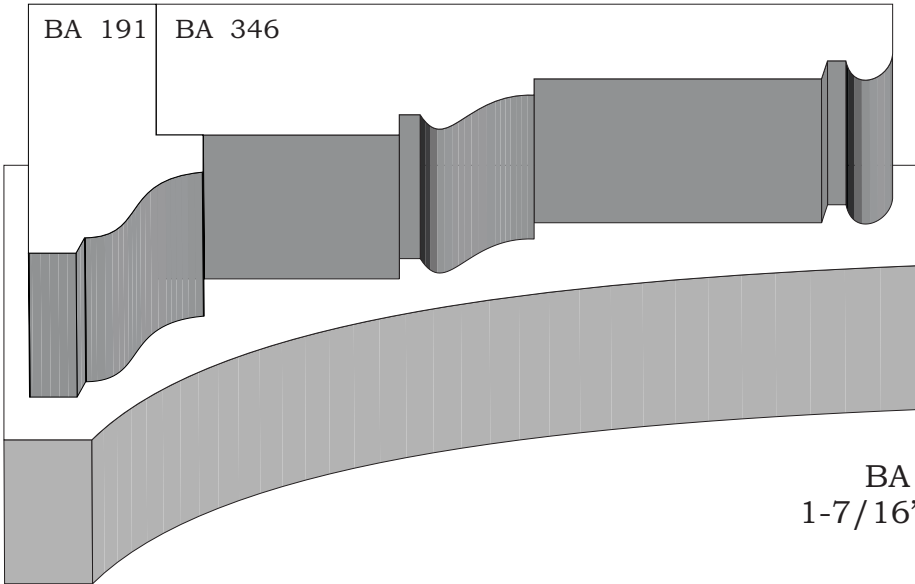

Profile dimensions can be adjusted, please call for details.

Casings

BA 1831  
15/16" x 3-1/2"

BA 1832A  
1-1/16" x 3-3/4"

BA 652  
15/16" x 4-1/4"

BA 1709  
1-1/8" x 4-1/2"

BA 191 BA 346

BA 1690  
1-7/16" x 4-3/4"