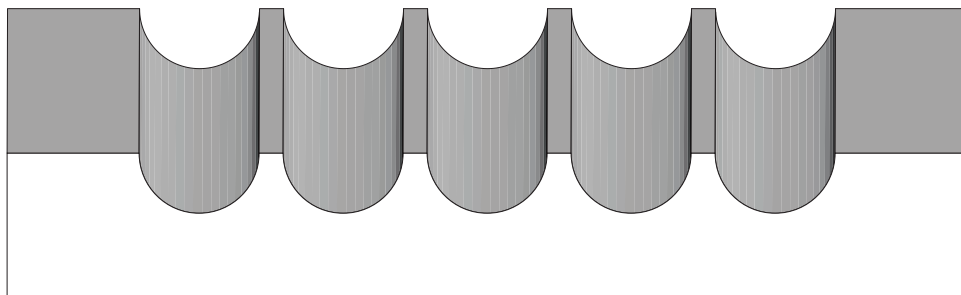

Profile dimensions can be adjusted, please call for details.

Casings

BA 1784  
3/4" x 3-1/4"

BA 1692  
7/16" x 3-3/8"  
Mull Strip for BA 346

BA 1789  
1" X 4"

BA 1744  
3/4" x 5"

Profile dimensions can be adjusted, please call for details.