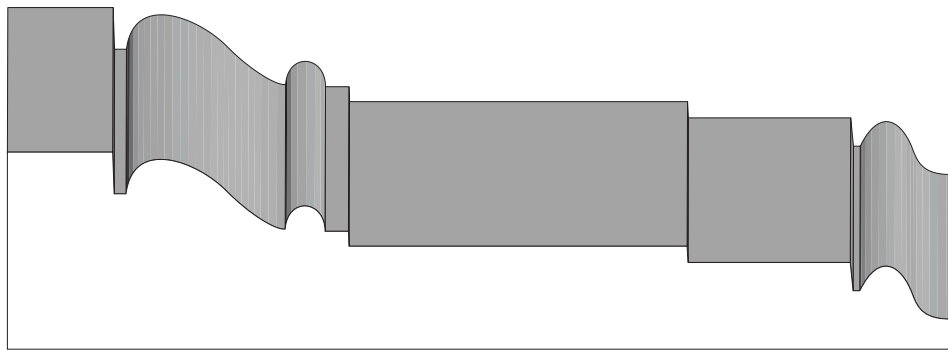

Casings

BA 1740  
7/8" x 4-1/16"

BA 1693  
7/8" x 5-9/16"

BA 1697  
1-1/16" x 5-5/8"

Profile dimensions can be adjusted, please call for details.

Casings

BA 1695  
1-3/8" x 1-3/4"

BA 1694  
3/4" x 3-1/2"