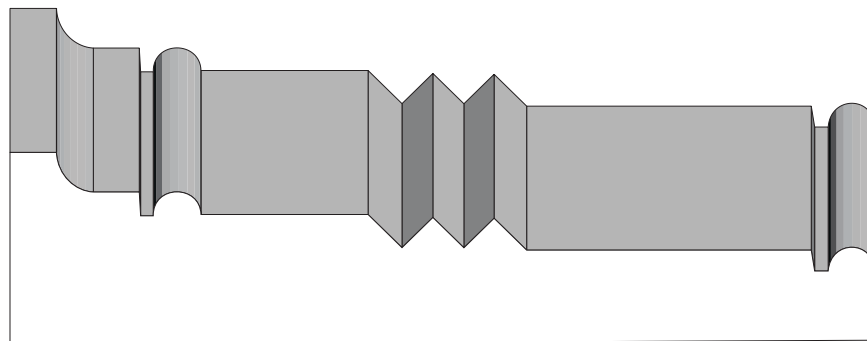

Casings

BA 1353  
13/16" x 4-1/4"

BA 1360  
3/4" x 4-1/2"

BA 1359  
1" x 4-1/2"

Profile dimensions can be adjusted, please call for details.

Casings

BA 1297  
1-1/16" x 3-1/2"

BA 1347  
7/8" x 3-3/4"

BA 1337  
1-3/8" x 4-5/16"

Profile dimensions can be adjusted, please call for details.

Casings

Use BA 1342 for plynth

BA 1343  
7/8" x 3"

BA 1342  
15/16" x 4-1/4"

BA 1368  
1-3/8" x 3-1/2"

Profile dimensions can be adjusted, please call for details.