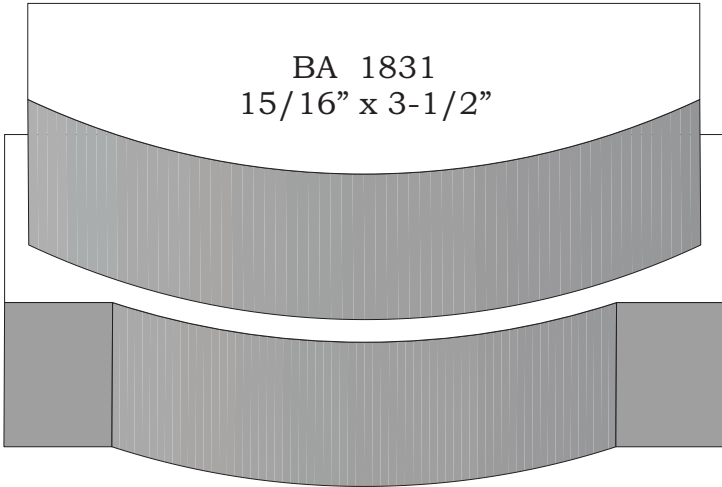

Casings

BA 1573  
13/16" x 2-3/4"

Similar to  
BA 1376

BA 1611  
1" x 4-1/4"

BA 1563  
1-1/8" x 1-9/16"

BA 1564  
7/8" x 3-15/16"

Profile dimensions can be adjusted, please call for details.

Casings

BA 1651  
3/4" x 3-3/8"

BA 1634  
7/8" x 3-1/2"

BA 1640  
1-1/8" x 4-1/8"

Profile dimensions can be adjusted, please call for details.

Casings

BA 1659  
7/8" x 4-7/16"

BA 1672  
1-3/8" x 4-3/4"

BA 1675  
15/16" x 4-7/8"

Profile dimensions can be adjusted, please call for details.

Casings

BA 1831  
15/16" x 3-1/2"

BA 1832A  
1-1/16" x 3-3/4"

BA 652  
15/16" x 4-1/4"

BA 1709  
1-1/8" x 4-1/2"

BA 191 BA 346

BA 1690  
1-7/16" x 4-3/4"