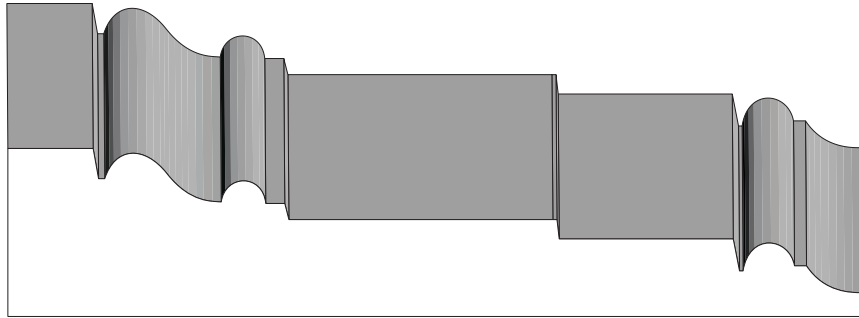

BA 1651  
3/4" x 3-3/8"

BA 1634  
7/8" x 3-1/2"

BA 1640  
1-1/8" x 4-1/8"

Profile dimensions can be adjusted, please call for details.

Casings

BA 1659  
7/8" x 4-7/16"

BA 1672  
1-3/8" x 4-3/4"

BA 1675  
15/16" x 4-7/8"