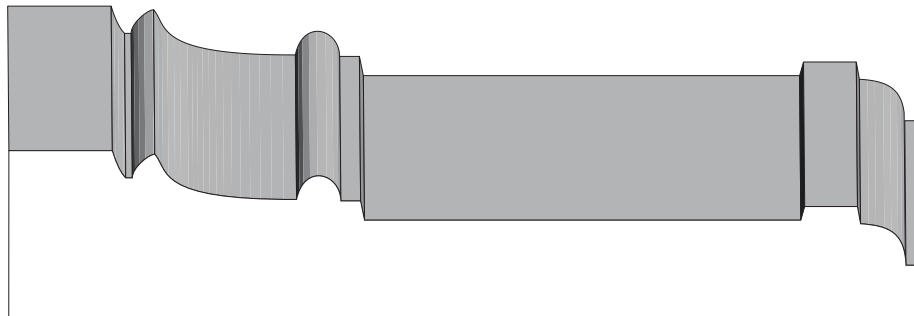

BA 1387  
13/16" x 4-1/2"

Profile dimensions can be adjusted, please call for details.

Casings

BA 1630  
13/16" x 1-3/8"

BA 1334  
13/16" x 3-9/16"

BA 1281  
13/16" x 3-5/8"

BA 1409  
7/8" x 4-3/4"

Profile dimensions can be adjusted, please call for details.

Casings

BA 1433  
4-1/2" x 4-11/16"

Profile dimensions can be adjusted, please call for details.

Casings

BA 1442  
7/8" x 4"

BA 1441  
7/8" x 4-1/2"

BA 1468  
1" x 4-1/16"

BA 1469  
1" x 1-1/4"