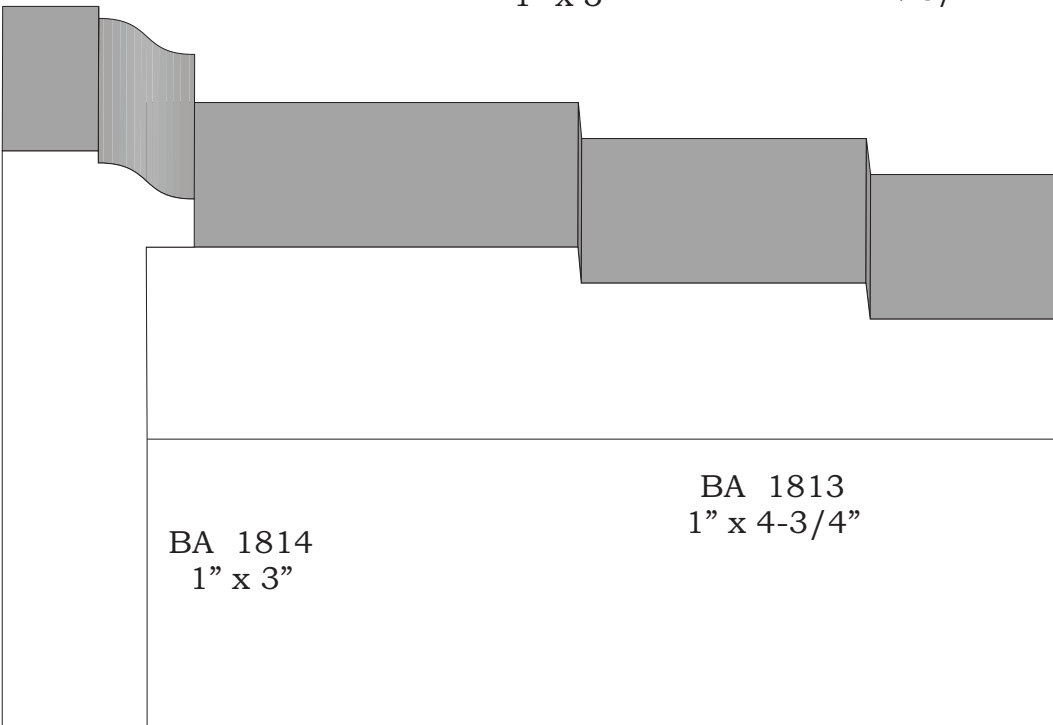

Casings

BA 1740  
7/8" x 4-1/16"

BA 1693  
7/8" x 5-9/16"

BA 1697  
1-1/16" x 5-5/8"

Profile dimensions can be adjusted, please call for details.

Casings

BA 1695  
1-3/8" x 1-3/4"

BA 1694  
3/4" x 3-1/2"

BA 1759  
1" x 4-15/16"

BA 1700  
1-1/2" x 1-1/4"  
A & M 587

BA 1701  
13/16" x 4-1/4"  
A & M 3004

Profile dimensions can be adjusted, please call for details.

Casings

BA 1797  
5/8" x 2-1/2"

BA 1814  
1" x 3"

BA 1812  
1" x 2-3/4"

BA 1814  
1" x 3"

BA 1813  
1" x 4-3/4"

Profile dimensions can be adjusted, please call for details.

Casings

BA 1712  
7/8" x 4-5/16"

BA 1763  
7/8" x 5"

BA 1810  
3/4" x 6-1/2"