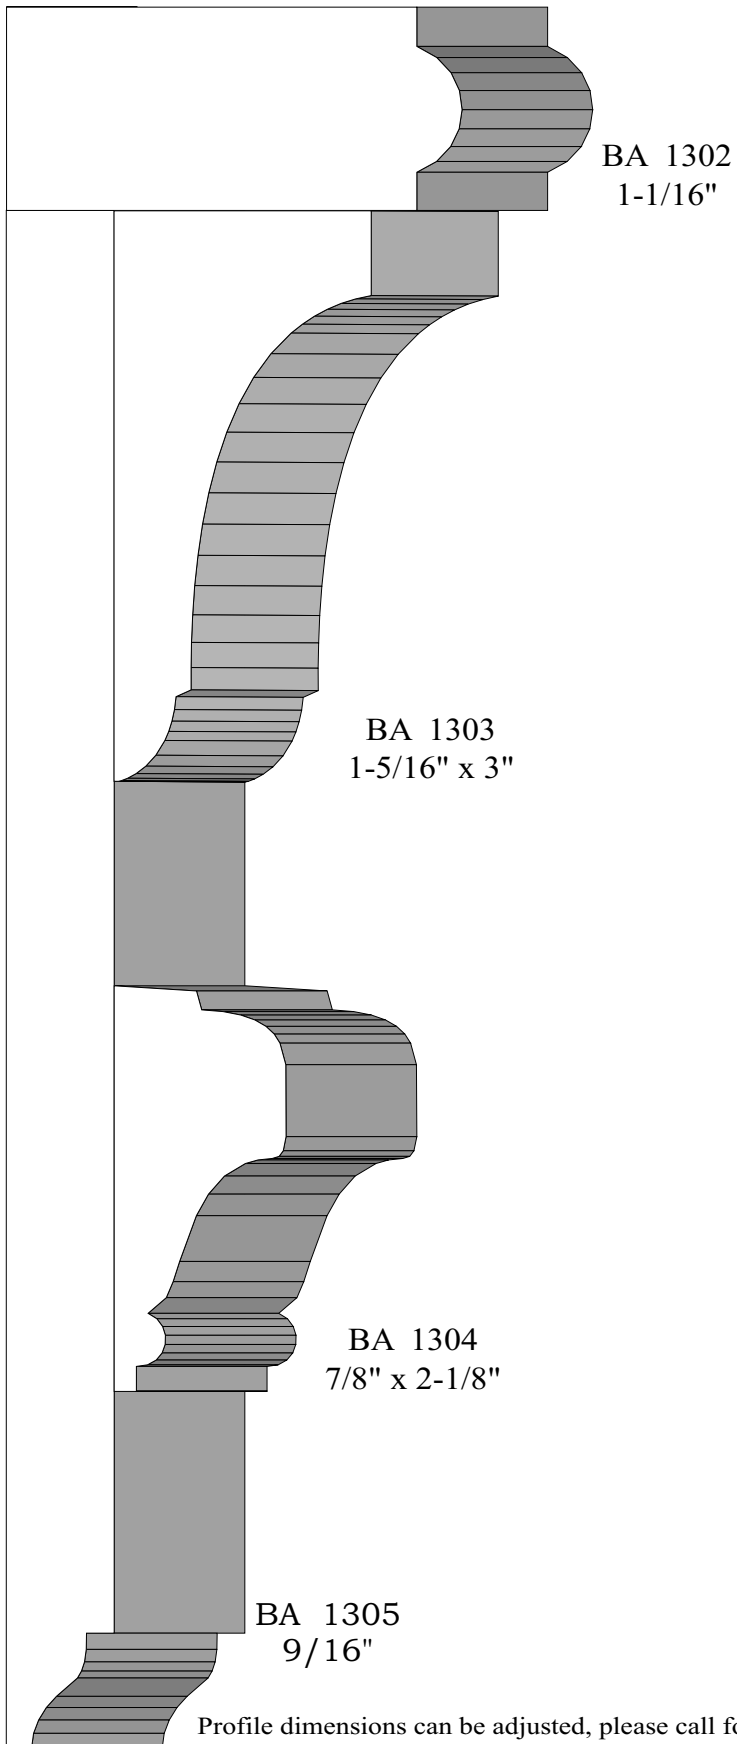

Chair Rail

BA 107
5/8" x 2-1/2"

BA 600
13/16" x 2-7/16"

BA 739 7/8" x 1-3/16"
BA 924 3/4" x 2-7/16"

BA 918
2-3/4" x 1-1/4"

BA 488
5/8" x 3"

BA 287
1-1/8" x 3-1/16"

Profile dimensions can be adjusted, please call for details.

BA 987
7/8" x 2-13/16"

BA 1015 1-1/4" x 1-1/2"
BA 1016 13/16" x 3-1/16"

BA 1014 3/4" x 2"
BA 1015 1-1/4" x 1-1/2"

BA 1018
1-1/16" x 3-1/8"

Profile dimensions can be adjusted, please call for details.

Chair Rail

BA 1257
15/16" x 2-7/16"

BA 1139
1" x 2-3/4"

BA 1197
5/8" x 3-1/2"

BA 1215
11/16" x 15/16"

BA 1210
1-3/16" x 3-3/4"

BA 1216
7/16" x 4-1/16"

Profile dimensions can be adjusted, please call for details.

Chair Rail

Profile dimensions can be adjusted, please call for details.

Chair Rail

BA 1292
1-1/4" x 3-1/4"

BA 1445
1" x 1-3/16"

BA 1488
1-3/16" x 3-1/16"

BA 1474
1" x 3"

BA 1338
1-1/8" x 4-1/8"

Profile dimensions can be adjusted, please call for details.