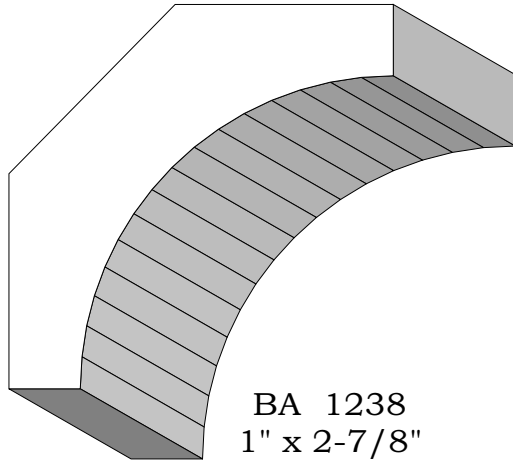

BA 857  
1-3/8" x 1-3/4"

BA 1000  
1-1/16" x 2"

Profile dimensions can be adjusted, please call for details.

Coves

BA 1394  
3/4" x 1-9/16"

BA 1467  
11/16" x 1-1/4"

BA 1381  
1" x 1-1/2"

BA 1174  
1-1/16" x 1-9/16"

BA 1142  
1-1/8" x 4"

Profile dimensions can be adjusted, please call for details.

Coves

BA 1178  
1-3/4" x 9-1/2"

Profile dimensions can be adjusted, please call for details.

Coves

BA 1185  
1-15/16" x 8-3/4"

Profile dimensions can be adjusted, please call for details.

Coves

BA 1238  
1" x 2-7/8"

BA 1237  
1-1/16" x 3-3/16"

BA 1273  
1" x 3-1/4"

Profile dimensions can be adjusted, please call for details.

Coves

BA 1319  
3/4" x 2-3/4"