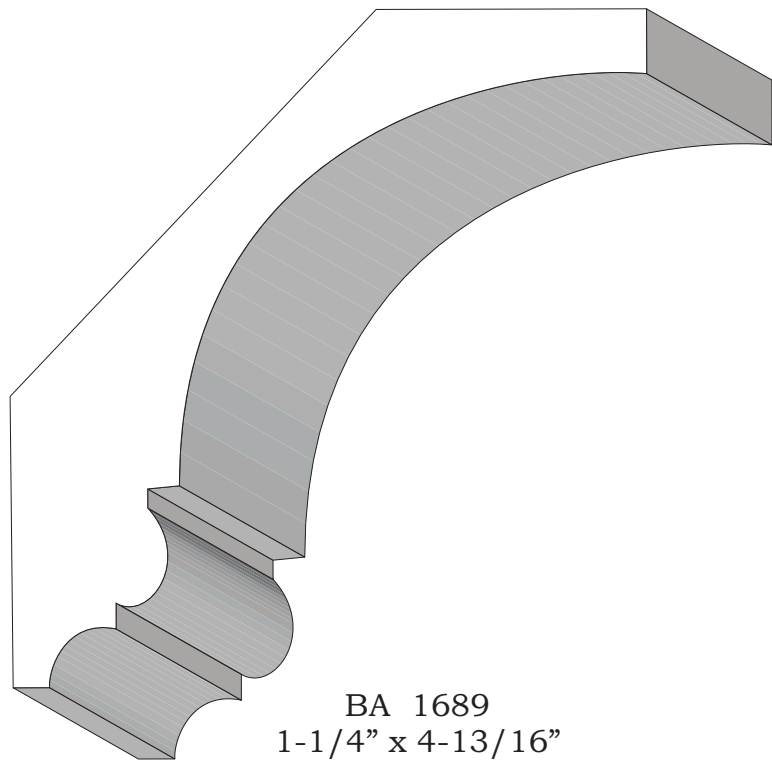

Coves

BA 1663  
1-1/16" x 4-5/16"

BA 1120 & BA 1121  
1-1/4" x 6-9/16"

Profile dimensions can be adjusted, please call for details.

Coves

BA 1817  
1-13/16" x 5-11/16"

BA 1688  
1-1/2" x 6"

Profile dimensions can be adjusted, please call for details.

Coves

BA 1773  
1-3/4" x 4-13/16"

BA 1689  
1-1/4" x 4-13/16"

Profile dimensions can be adjusted, please call for details.

Coves

BA 1686  
13/16" x 3-1/2"

BA 1687  
1" x 3-15/16"

BA 1772  
1-3/16" x 4-5/8"