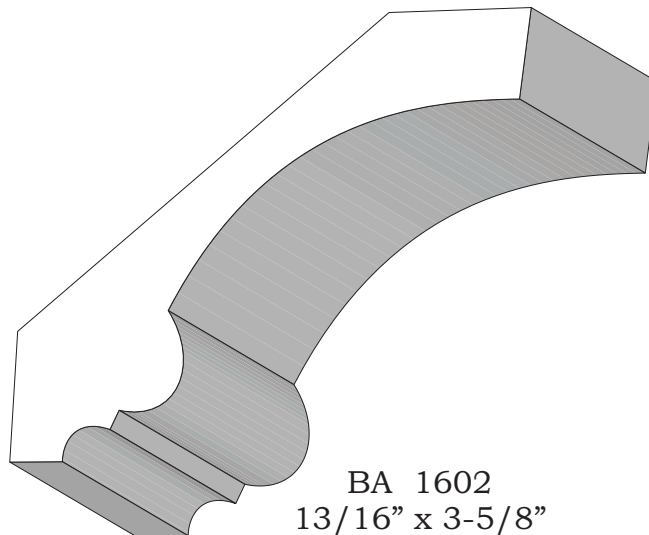

Coves

BA 1497  
1-5/16" x 4"

BA 1533  
2" x 3"

BA 1502  
2-3/8" x 4"

BA 1547  
1-1/2" x 1-3/4"

Profile dimensions can be adjusted, please call for details.

Coves

BA 1525  
2-1/4" x 7-1/2"

BA 1527  
1-1/2" x 3-1/2"

Profile dimensions can be adjusted, please call for details.

Coves

BA 1567  
1/2" x 3/4"

BA 1566  
3/4" x 1"

BA 1594A & B  
3/4"

BA 1606  
7/8" x 2-3/4"

BA 1602  
13/16" x 3-5/8"

Profile dimensions can be adjusted, please call for details.

Coves

BA 1679  
1-5/16" x 4-1/2"

BA 1661A, B & C  
1" x 2-7/8"

BA 1655 A & B  
1-3/4" x 3-3/8"

Profile dimensions can be adjusted, please call for details.