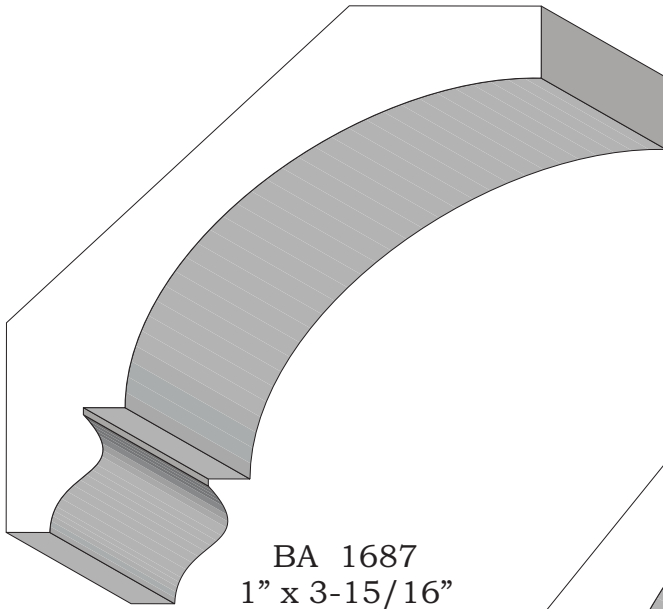

Coves

BA 1663  
1-1/16" x 4-5/16"

BA 1120 & BA 1121  
1-1/4" x 6-9/16"

Profile dimensions can be adjusted, please call for details.

Coves

BA 1817  
1-13/16" x 5-11/16"

BA 1688  
1-1/2" x 6"

Profile dimensions can be adjusted, please call for details.

Coves

BA 1773  
1-3/4" x 4-13/16"

BA 1689  
1-1/4" x 4-13/16"

Profile dimensions can be adjusted, please call for details.

Coves

BA 1686  
13/16" x 3-1/2"

BA 1687  
1" x 3-15/16"

BA 1772  
1-3/16" x 4-5/8"

Profile dimensions can be adjusted, please call for details.

Coves

BA 1721  
7/8" x 1-1/2"

BA 1762  
1-1/4" x 2-1/16"

BA 1732  
15/16" x 3-1/8"

BA 1764  
1-3/4" x 3"

Profile dimensions can be adjusted, please call for details.