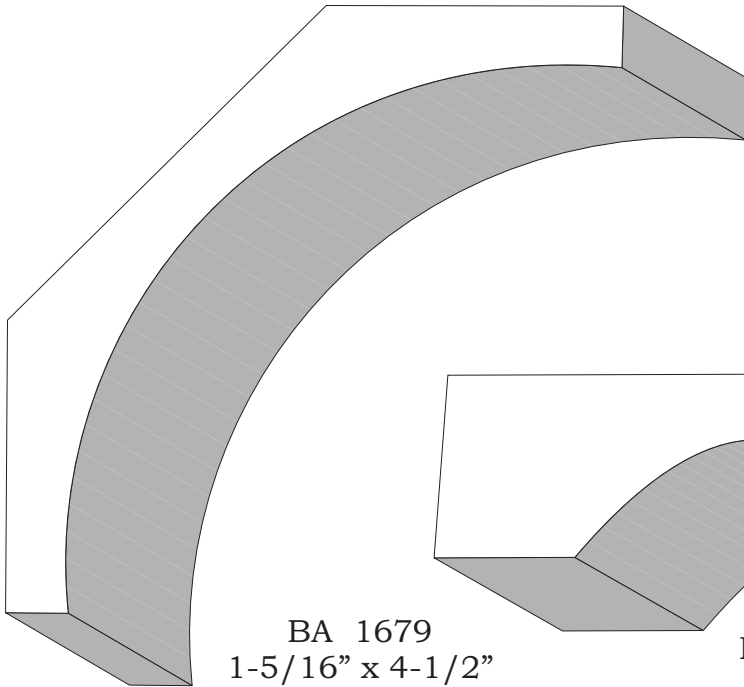

Coves

BA 1497  
1-5/16" x 4"

BA 1533  
2" x 3"

BA 1502  
2-3/8" x 4"

BA 1547  
1-1/2" x 1-3/4"

Profile dimensions can be adjusted, please call for details.

Coves

BA 1525  
2-1/4" x 7-1/2"

BA 1527  
1-1/2" x 3-1/2"

Profile dimensions can be adjusted, please call for details.

Coves

BA 1567  
1/2" x 3/4"

BA 1566  
3/4" x 1"

BA 1594A & B  
3/4"

BA 1606  
7/8" x 2-3/4"

BA 1602  
13/16" x 3-5/8"

Profile dimensions can be adjusted, please call for details.

Coves

BA 1679  
1-5/16" x 4-1/2"

BA 1661A, B & C  
1" x 2-7/8"

BA 1655 A & B  
1-3/4" x 3-3/8"

Profile dimensions can be adjusted, please call for details.