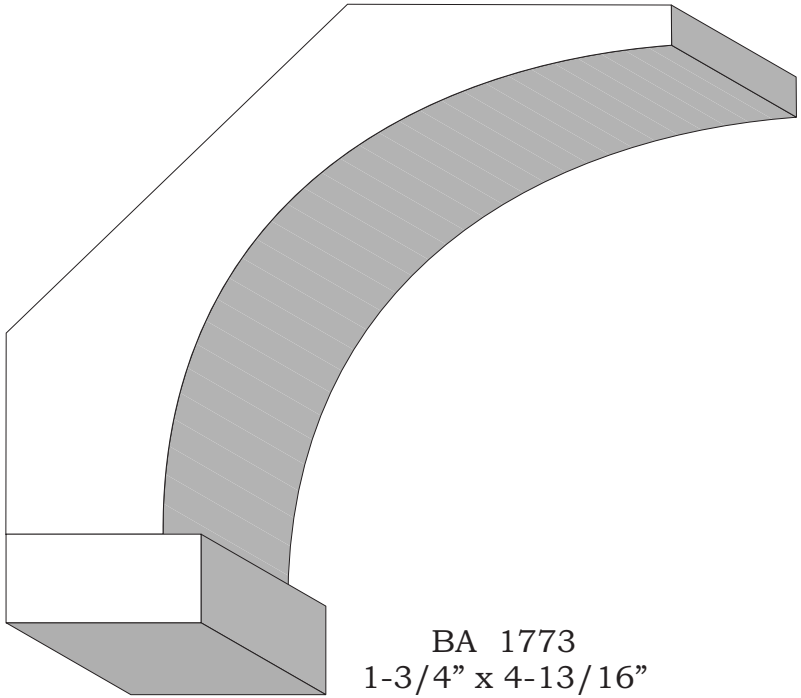

Profile dimensions can be adjusted, please call for details.

Coves

BA 1679  
1-5/16" x 4-1/2"

BA 1661A, B & C  
1" x 2-7/8"

BA 1655 A & B  
1-3/4" x 3-3/8"

Profile dimensions can be adjusted, please call for details.

Coves

BA 1663  
1-1/16" x 4-5/16"

BA 1120 & BA 1121  
1-1/4" x 6-9/16"

Profile dimensions can be adjusted, please call for details.

Coves

BA 1817  
1-13/16" x 5-11/16"

BA 1688  
1-1/2" x 6"

Profile dimensions can be adjusted, please call for details.

Coves

BA 1773  
1-3/4" x 4-13/16"

BA 1689  
1-1/4" x 4-13/16"

Profile dimensions can be adjusted, please call for details.

Coves

BA 1686  
13/16" x 3-1/2"

BA 1687  
1" x 3-15/16"

BA 1772  
1-3/16" x 4-5/8"