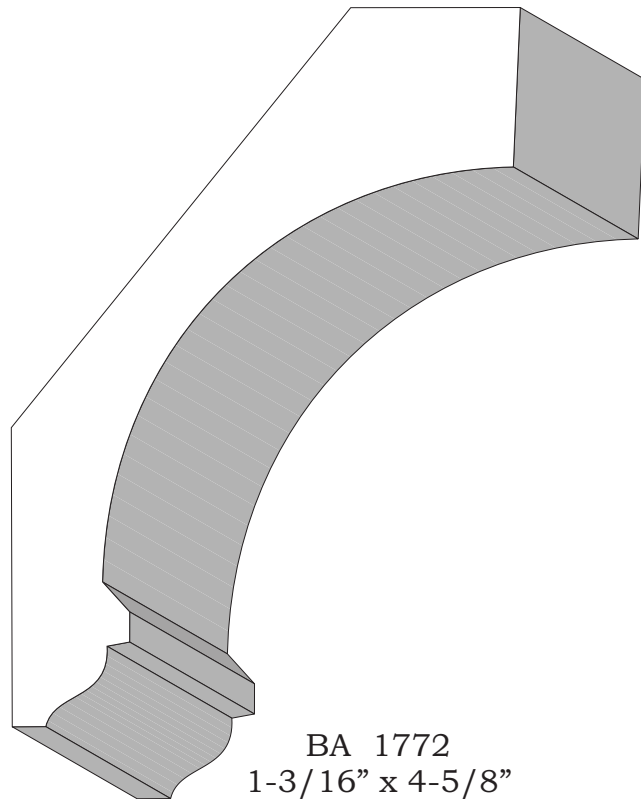

Coves

BA 1663  
1-1/16" x 4-5/16"

BA 1120 & BA 1121  
1-1/4" x 6-9/16"

Profile dimensions can be adjusted, please call for details.

Coves

BA 1817  
1-13/16" x 5-11/16"

BA 1688  
1-1/2" x 6"

Profile dimensions can be adjusted, please call for details.

Coves

BA 1773  
1-3/4" x 4-13/16"

BA 1689  
1-1/4" x 4-13/16"

Profile dimensions can be adjusted, please call for details.

Coves

BA 1686  
13/16" x 3-1/2"

BA 1687  
1" x 3-15/16"

BA 1772  
1-3/16" x 4-5/8"

Profile dimensions can be adjusted, please call for details.

Coves

BA 1721  
7/8" x 1-1/2"

BA 1762  
1-1/4" x 2-1/16"

BA 1732  
15/16" x 3-1/8"

BA 1764  
1-3/4" x 3"

Profile dimensions can be adjusted, please call for details.