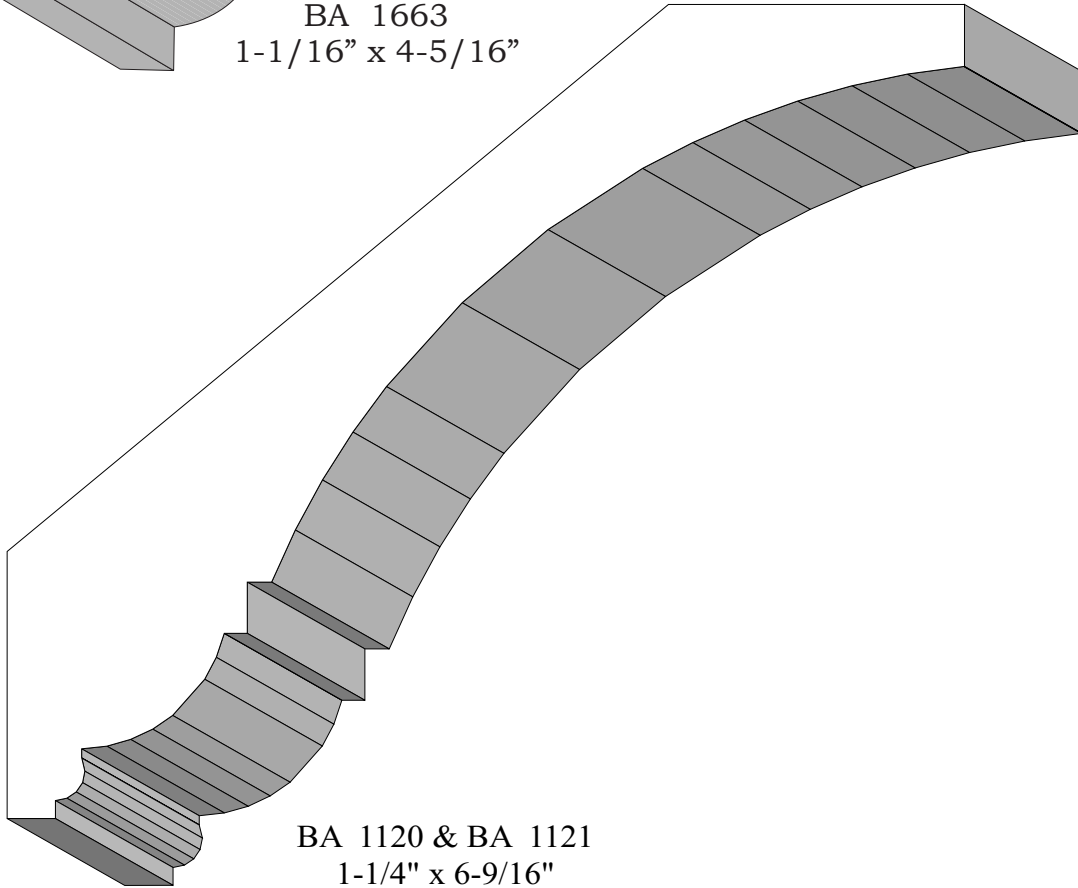

BA 1120 & BA 1121
1-1/4" x 6-9/16"

Profile dimensions can be adjusted, please call for details.