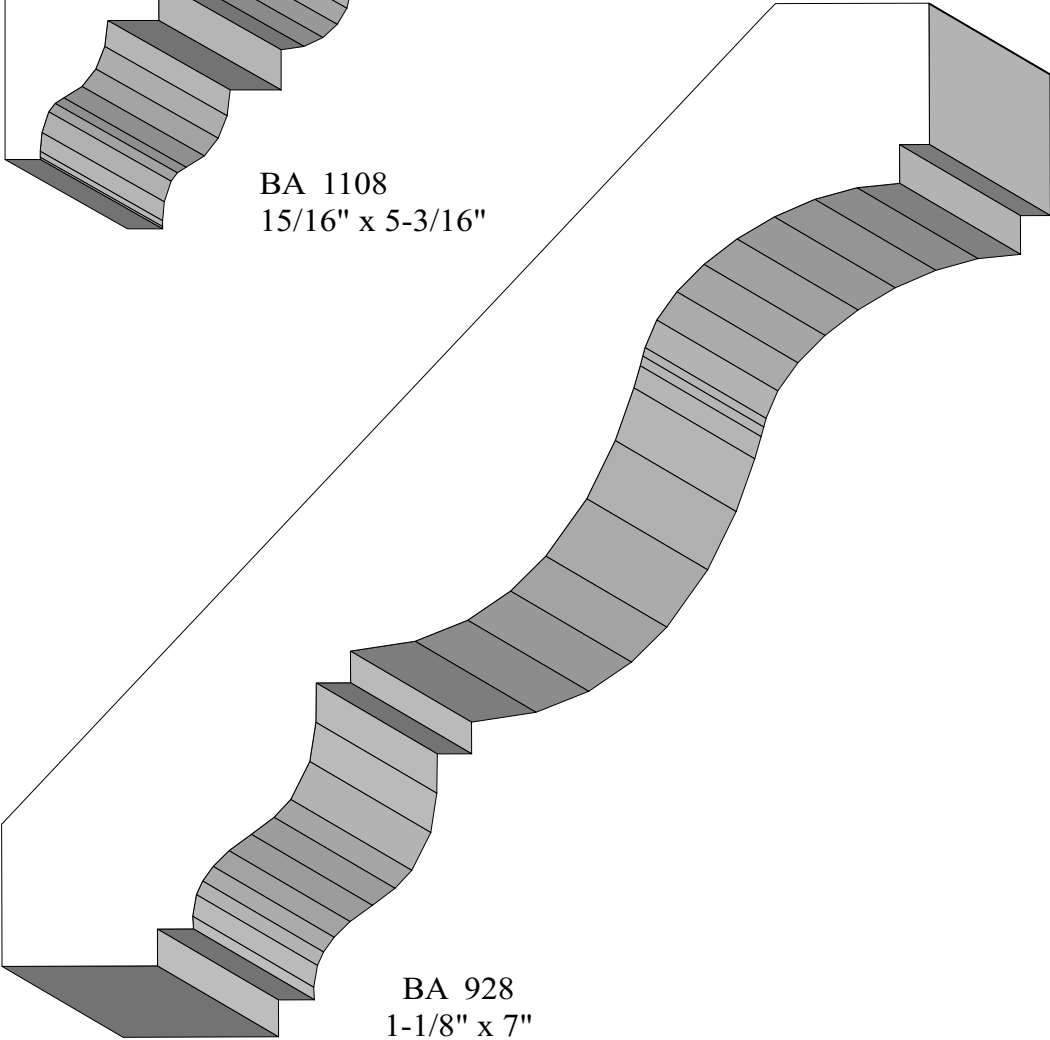

Crowns

BA 860
3/4" x 3-3/4"

BA 206
3/4" x 3-3/16"

BA 2
3/4" x 3-5/4"

BA 54
7/8" x 4-1/8"

Profile dimensions can be adjusted, please call for details.

Crowns

BA 766 & T
13/16" x 5-3/8"

BA 955
13/16" x 5"

BA 7
1-3/16" x 5-3/4"

Profile dimensions can be adjusted, please call for details.

Crowns

Profile dimensions can be adjusted, please call for details.

Crowns

BA 1108
15/16" x 5-3/16"

BA 928
1-1/8" x 7"

Profile dimensions can be adjusted, please call for details.

Crowns

BA 1181
5/8" x 2-1/2"

BA 366
3/4" x 2-7/8"

BA 375
3/4" x 3"

BA 811
3/4" x 3-1/4"

BA 1199
7/8" x 3-3/4"

BA 534
3/4" x 3-15/16"

Profile dimensions can be adjusted, please call for details.

Crowns

BA 500
7/8" x 3-7/8"

BA 433
7/8" x 4-3/8"

BA 138
3/4" x 4-1/2"

BA 663
3/4" x 4-1/2"

Profile dimensions can be adjusted, please call for details.