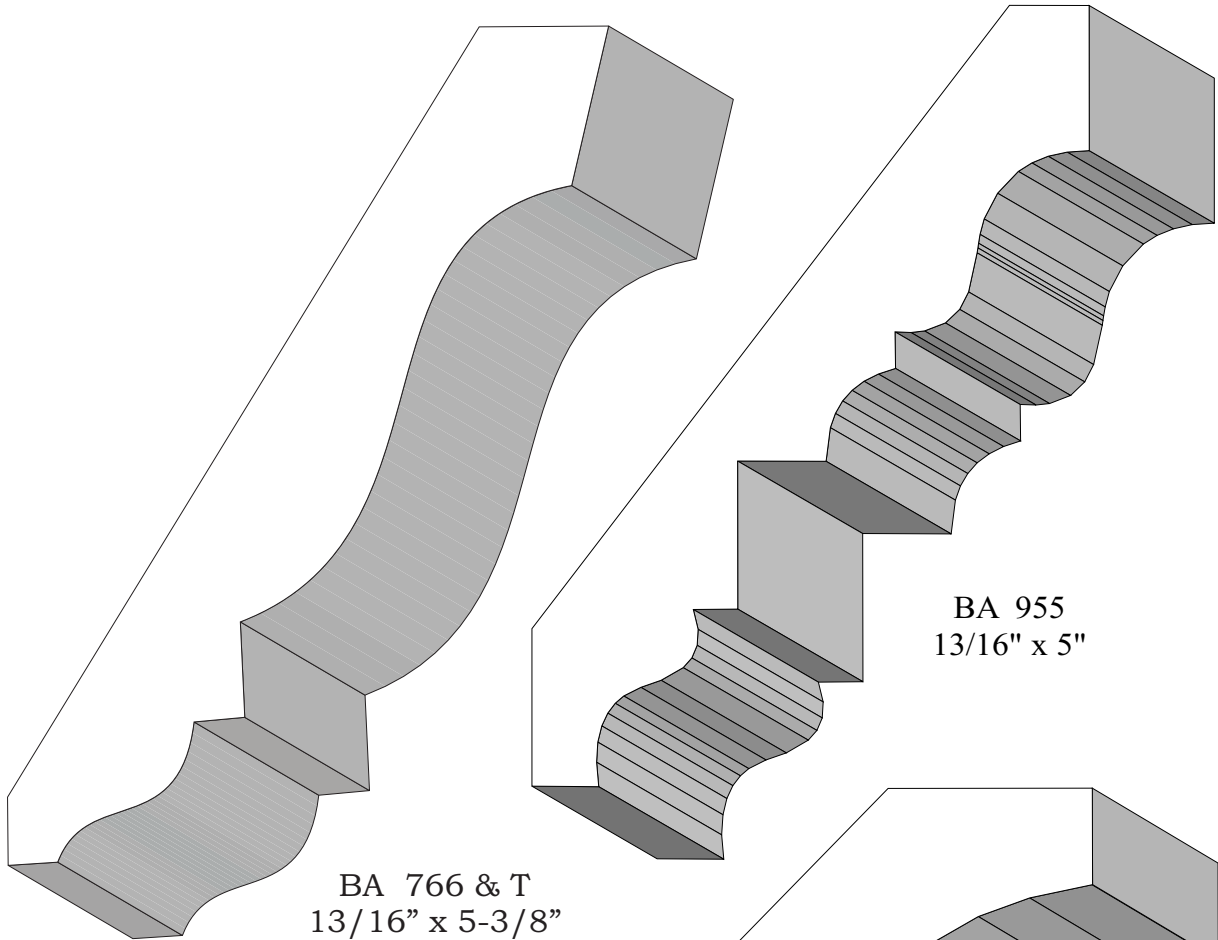

Crowns

BA 318
3/4" x 5-5/8"

BA 316
1-1/4" x 5-11/16"

Profile dimensions can be adjusted, please call for details.

Crowns

BA 267
1-5/8" x 5-13/16"

BA 510
1-1/8" x 6"

Profile dimensions can be adjusted, please call for details.

Crowns

BA 860
3/4" x 3-3/4"

BA 206
3/4" x 3-3/16"

BA 2
3/4" x 3-5/4"

BA 54
7/8" x 4-1/8"

Profile dimensions can be adjusted, please call for details.

Crowns

BA 766 & T
13/16" x 5-3/8"

BA 955
13/16" x 5"

BA 7
1-3/16" x 5-3/4"

Profile dimensions can be adjusted, please call for details.

Crowns

Profile dimensions can be adjusted, please call for details.

Crowns

BA 1108
15/16" x 5-3/16"

BA 928
1-1/8" x 7"

Profile dimensions can be adjusted, please call for details.

Crowns

BA 500
7/8" x 3-7/8"

BA 433
7/8" x 4-3/8"

BA 138
3/4" x 4-1/2"

BA 663
3/4" x 4-1/2"

Profile dimensions can be adjusted, please call for details.