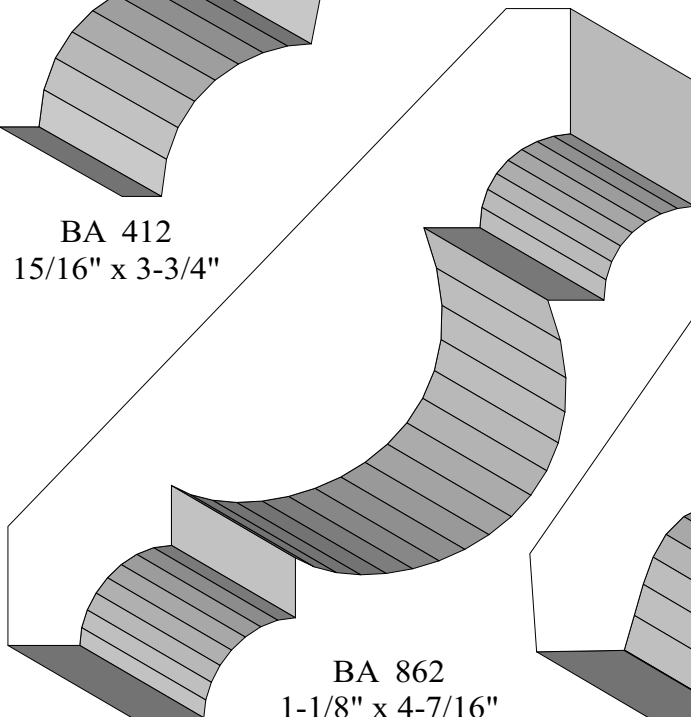

Profile dimensions can be adjusted, please call for details.

Crowns

Profile dimensions can be adjusted, please call for details.

Crowns

BA 642
1-5/8" x 8-7/16"

BA 63 & 97
3/4" x 5-1/4"

Profile dimensions can be adjusted, please call for details.

Crowns

BA 362
3/4" x 3-5/8"

BA 504
3/4" x 2-7/8"

BA 412
15/16" x 3-3/4"

BA 862
1-1/8" x 4-7/16"

BA 125
1-1/4" x 4-3/4"

Profile dimensions can be adjusted, please call for details.

Crowns

BA 291 T
1-1/2" x 5-5/8"

BA 193
1-7/16" x 6"

Profile dimensions can be adjusted, please call for details.

Crowns

BA 885
1-1/8" x 4-1/8"

BA 74
3/4" x 4-11/16"

BA 640
15/16" x 5-3/8"

Profile dimensions can be adjusted, please call for details.

Profile dimensions can be adjusted, please call for details.

Crowns

BA 500
7/8" x 3-7/8"

BA 433
7/8" x 4-3/8"

BA 138
3/4" x 4-1/2"

BA 663
3/4" x 4-1/2"

Profile dimensions can be adjusted, please call for details.