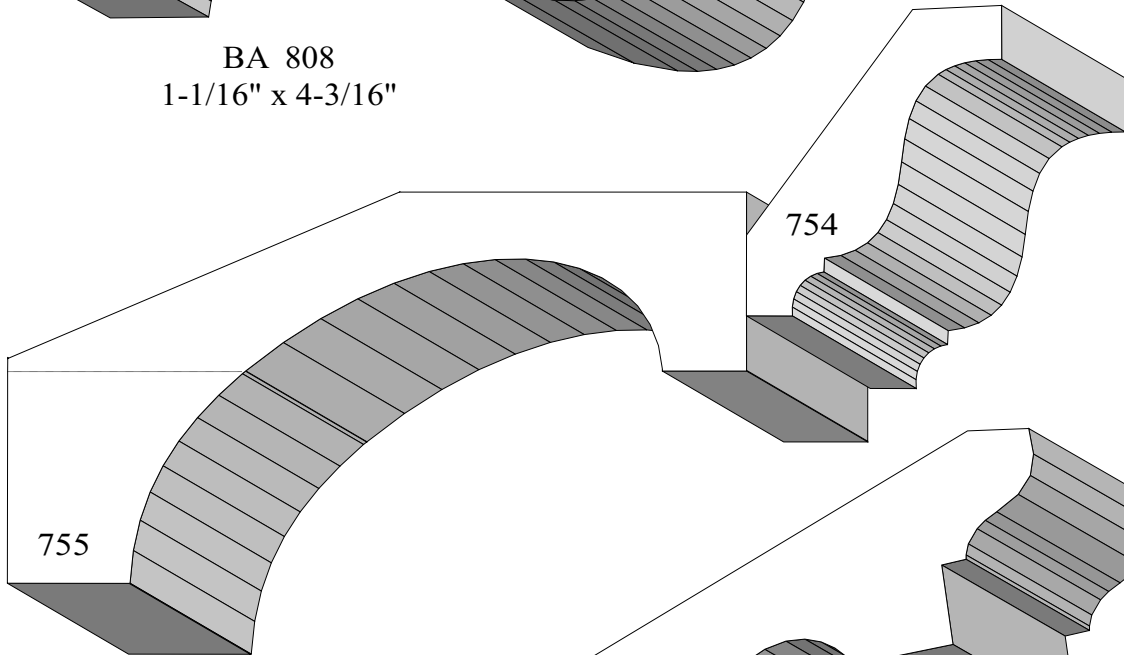

Crowns

BA 131
7/8" x 3-1/2"

BA 328
7/8" x 3-1/4"

BA 831
3/4" x 3-1/8"

BA 147
1-1/16" x 3-1/2"

BA 880
15/16" x 3-1/4"

BA 608
13/16" x 3-3/8"

Profile dimensions can be adjusted, please call for details.

Crowns

BA 832
3/4" x 3-11/16"

BA 825
3/4" x 3-3/8"

BA 469
7/8" x 4-3/16"

BA 52
1-1/4" x 4-5/8"

Profile dimensions can be adjusted, please call for details.

Crowns

BA 808
1-1/16" x 4-3/16"

BA 368
1" x 4-3/8"

BA 754 1/2" x 2-1/16"
BA 755A & B
2-1/16" x 3-13/16"

BA 866
1" x 4-5/16"

Profile dimensions can be adjusted, please call for details.

Crowns

BA 1079
3/4" x 2-11/16"

BA 742
7/8" x 4-3/4"

BA 842
1-1/16" x 4-11/16"

Profile dimensions can be adjusted, please call for details.

Crowns

BA 500
7/8" x 3-7/8"

BA 433
7/8" x 4-3/8"

BA 138
3/4" x 4-1/2"

BA 663
3/4" x 4-1/2"

Profile dimensions can be adjusted, please call for details.