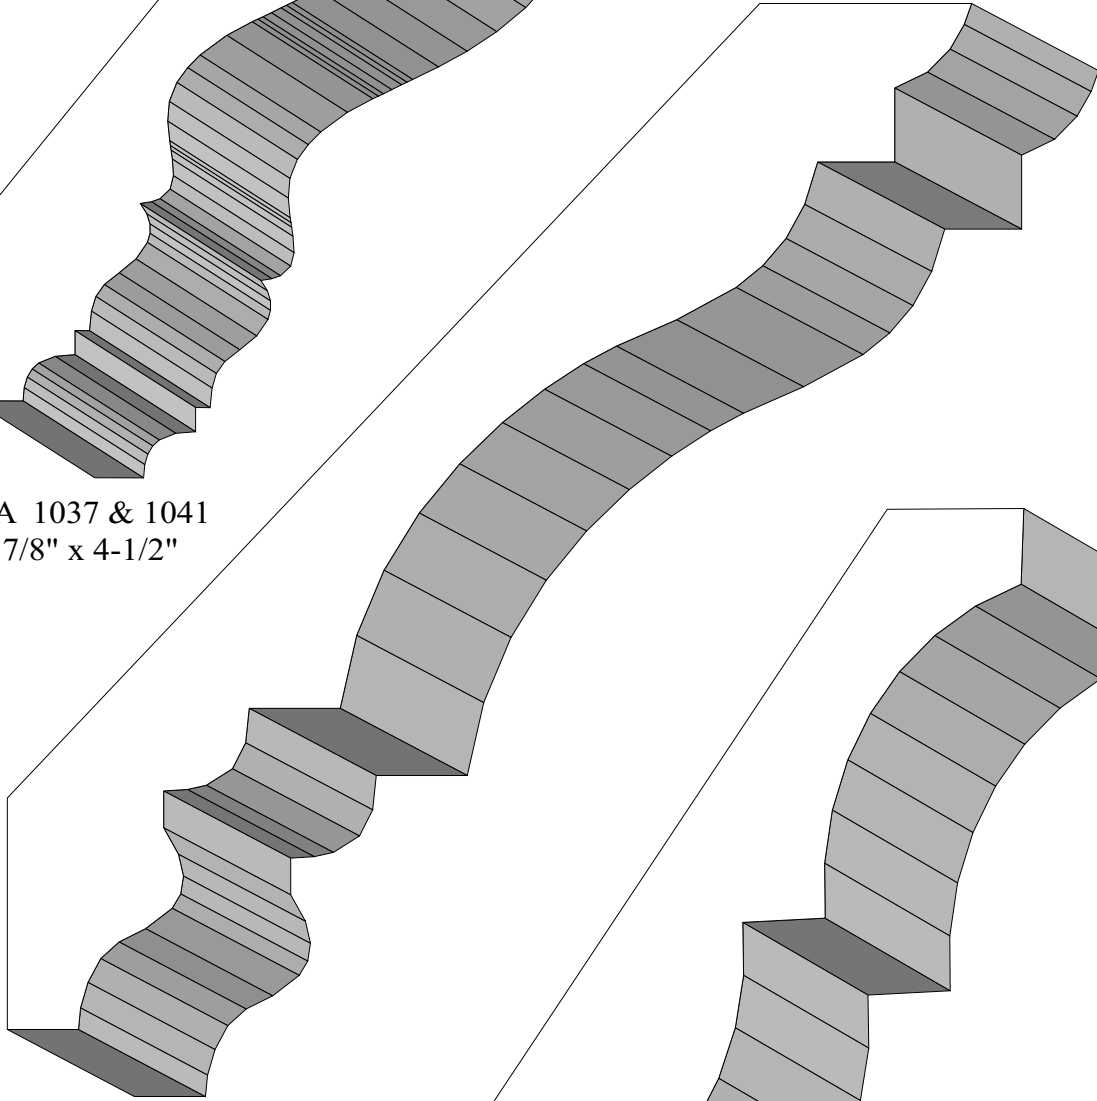

BA 842
1-1/16" x 4-11/16"