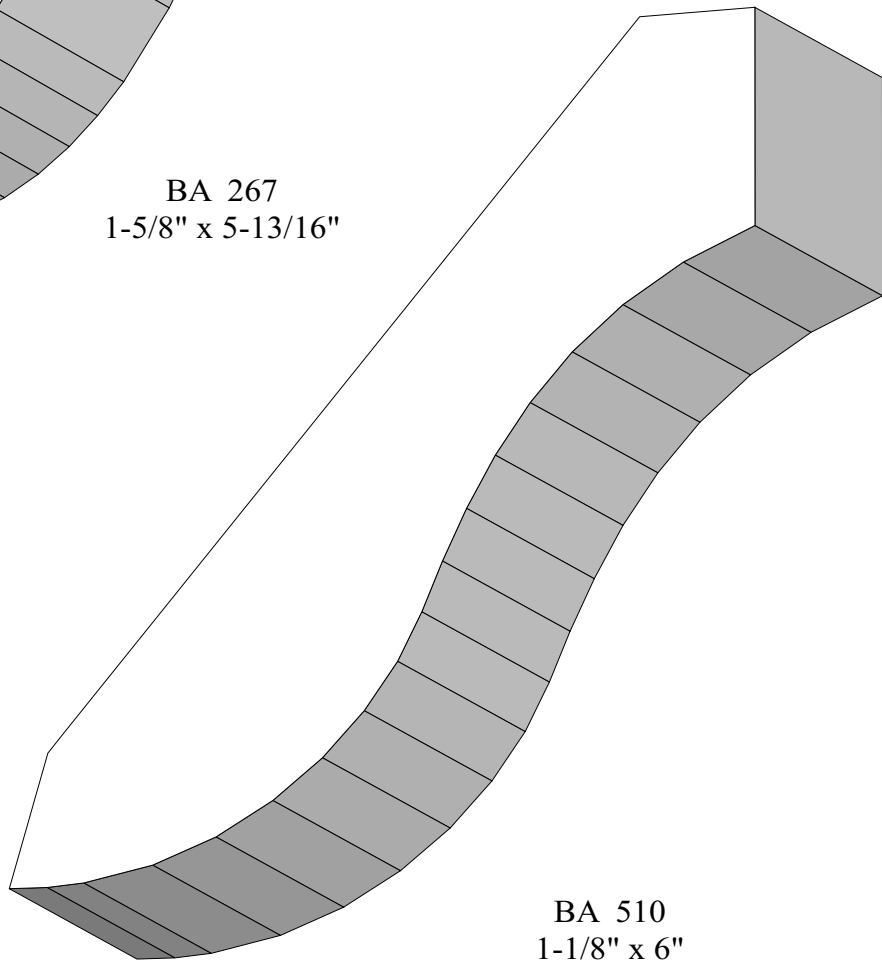

BA 291 T
1-1/2" x 5-5/8"

BA 193
1-7/16" x 6"

Profile dimensions can be adjusted, please call for details.

Crowns

BA 885
1-1/8" x 4-1/8"

BA 74
3/4" x 4-11/16"

BA 640
15/16" x 5-3/8"

Profile dimensions can be adjusted, please call for details.

Crowns

BA 318
3/4" x 5-5/8"

BA 316
1-1/4" x 5-11/16"

Profile dimensions can be adjusted, please call for details.

Crowns

BA 267
1-5/8" x 5-13/16"

BA 510
1-1/8" x 6"

Profile dimensions can be adjusted, please call for details.

Crowns

BA 860
3/4" x 3-3/4"

BA 206
3/4" x 3-3/16"

BA 2
3/4" x 3-5/4"

BA 54
7/8" x 4-1/8"

Profile dimensions can be adjusted, please call for details.

Crowns

BA 766 & T
13/16" x 5-3/8"

Profile dimensions can be adjusted, please call for details.

Crowns

BA 500
7/8" x 3-7/8"

BA 433
7/8" x 4-3/8"

BA 138
3/4" x 4-1/2"

BA 663
3/4" x 4-1/2"

Profile dimensions can be adjusted, please call for details.