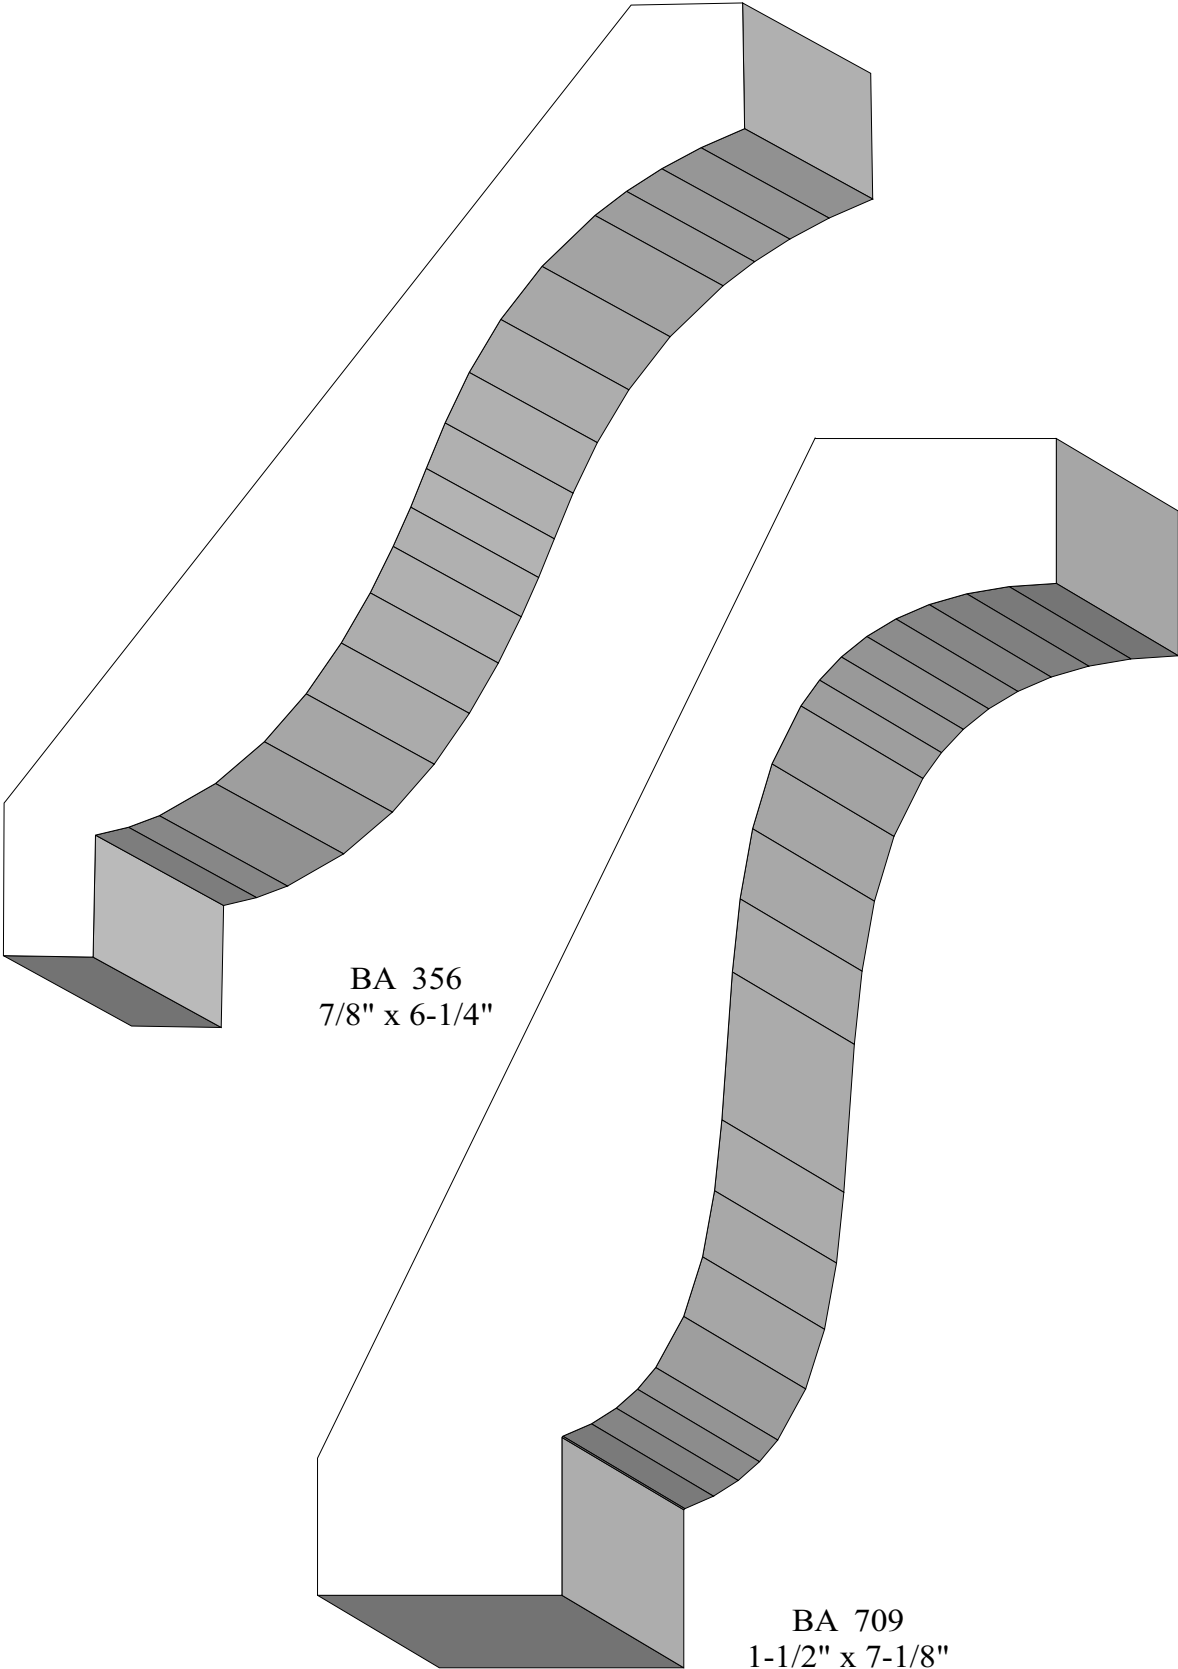

Crowns

Profile dimensions can be adjusted, please call for details.