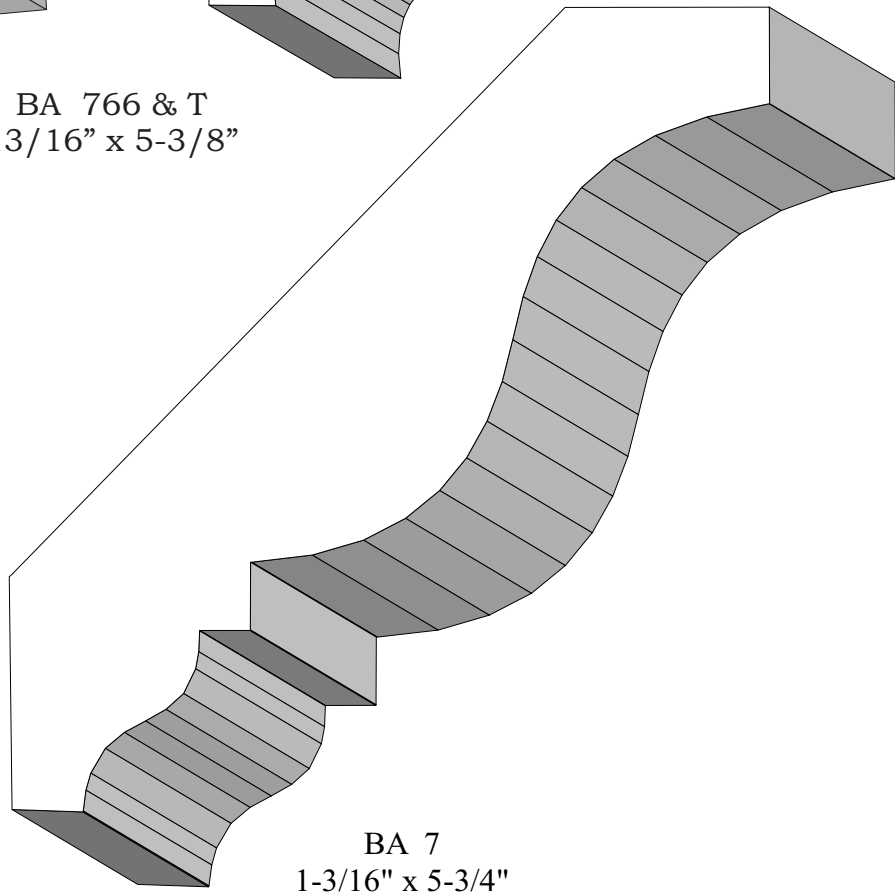

Crowns

BA 318
3/4" x 5-5/8"

BA 316
1-1/4" x 5-11/16"

Profile dimensions can be adjusted, please call for details.

Crowns

BA 267
1-5/8" x 5-13/16"

BA 510
1-1/8" x 6"

Profile dimensions can be adjusted, please call for details.

Crowns

BA 860
3/4" x 3-3/4"

BA 206
3/4" x 3-3/16"

BA 2
3/4" x 3-5/4"

BA 54
7/8" x 4-1/8"

Profile dimensions can be adjusted, please call for details.

Crowns

BA 766 & T
13/16" x 5-3/8"

BA 955
13/16" x 5"

BA 7
1-3/16" x 5-3/4"

Profile dimensions can be adjusted, please call for details.

Crowns

Profile dimensions can be adjusted, please call for details.

Crowns

BA 1108
15/16" x 5-3/16"

BA 928
1-1/8" x 7"