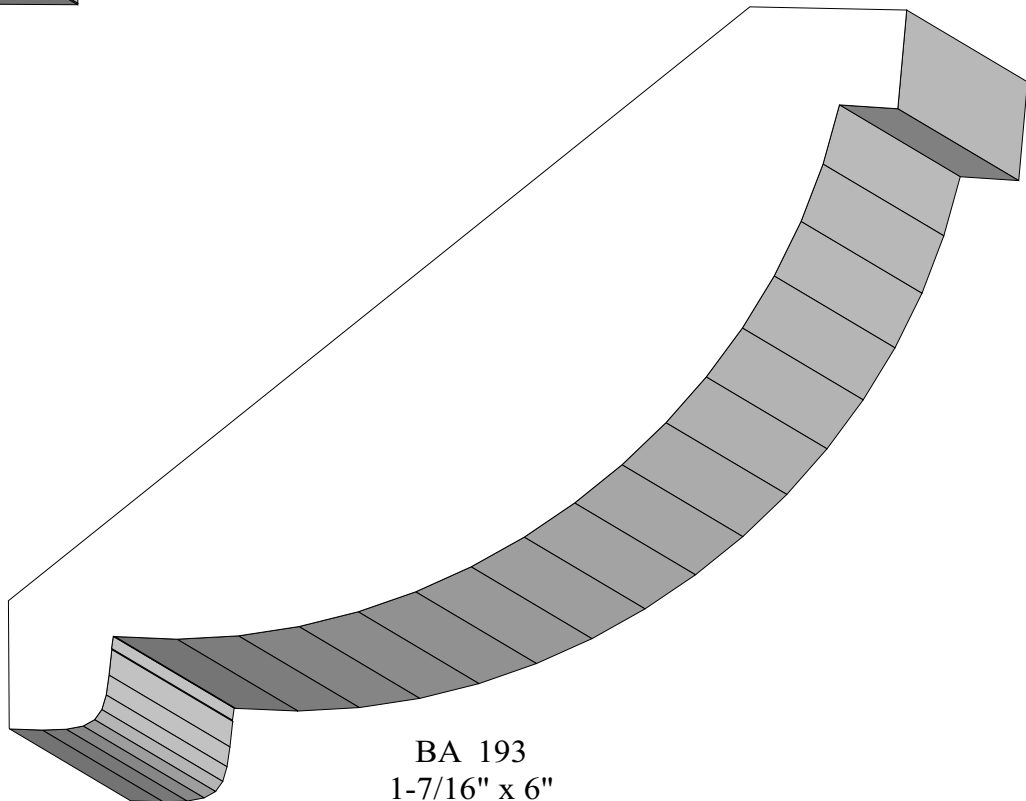

Profile dimensions can be adjusted, please call for details.

Crowns

Profile dimensions can be adjusted, please call for details.

Crowns

BA 642
1-5/8" x 8-7/16"

BA 63 & 97
3/4" x 5-1/4"

Profile dimensions can be adjusted, please call for details.

Crowns

BA 362
3/4" x 3-5/8"

BA 504
3/4" x 2-7/8"

BA 412
15/16" x 3-3/4"

BA 862
1-1/8" x 4-7/16"

BA 125
1-1/4" x 4-3/4"

Profile dimensions can be adjusted, please call for details.

Crowns

BA 291 T
1-1/2" x 5-5/8"

BA 193
1-7/16" x 6"

Profile dimensions can be adjusted, please call for details.

Crowns

BA 885
1-1/8" x 4-1/8"

BA 74
3/4" x 4-11/16"

BA 640
15/16" x 5-3/8"

Profile dimensions can be adjusted, please call for details.