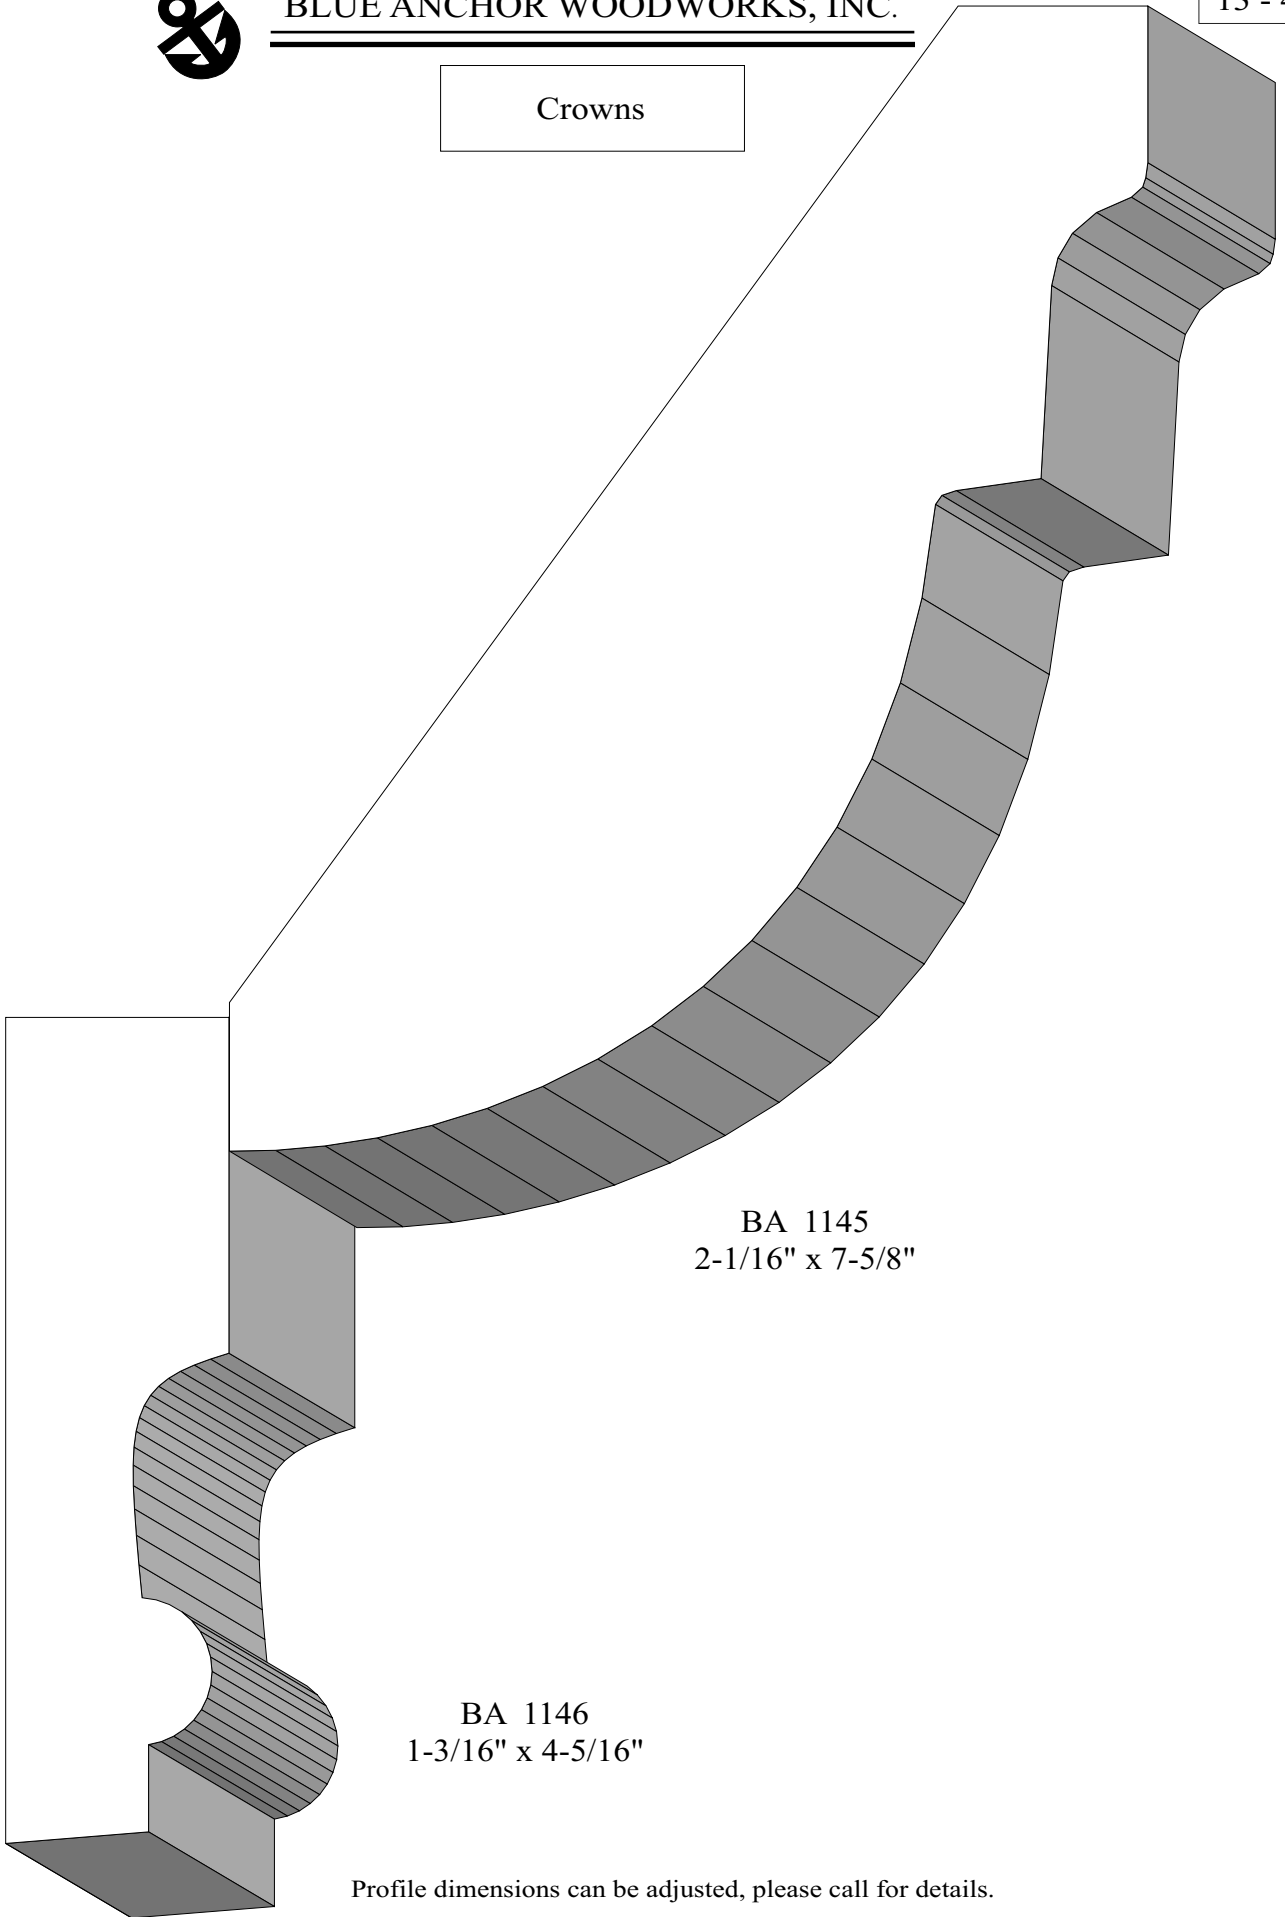

BA 971
1" x 3"

Profile dimensions can be adjusted, please call for details.

Crowns

BA 707
2-7/8" x 5-3/4"

BA 635
2" x 5-1/2"

Profile dimensions can be adjusted, please call for details.

Crowns

BA 707
2-7/8" x 5-3/4"

Profile dimensions can be adjusted, please call for details.

Crowns

BA 1217
5/8" x 2-5/8"

BA 1119
3/4" x 3-1/16"

BA 1201
15/16" x 3-3/4"

BA 1122
11/16" x 4-1/8"

Profile dimensions can be adjusted, please call for details.

Crowns

BA 1145
2-1/16" x 7-5/8"

BA 1146
1-3/16" x 4-5/16"

Profile dimensions can be adjusted, please call for details.

Crowns

BA 1456
3/4" x 3"

BA 1233
1" x 3-7/8"

BA 1179
15/16" x 4-1/2"

Profile dimensions can be adjusted, please call for details.

Crown

BA 1225
1/2" x 2-1/16"

BA 1224
3/4" x 2-9/16"

BA 1241
1-1/2" x 5-7/16"

BA 1242
1-3/8" x 2-1/16"

Profile dimensions can be adjusted, please call for details.