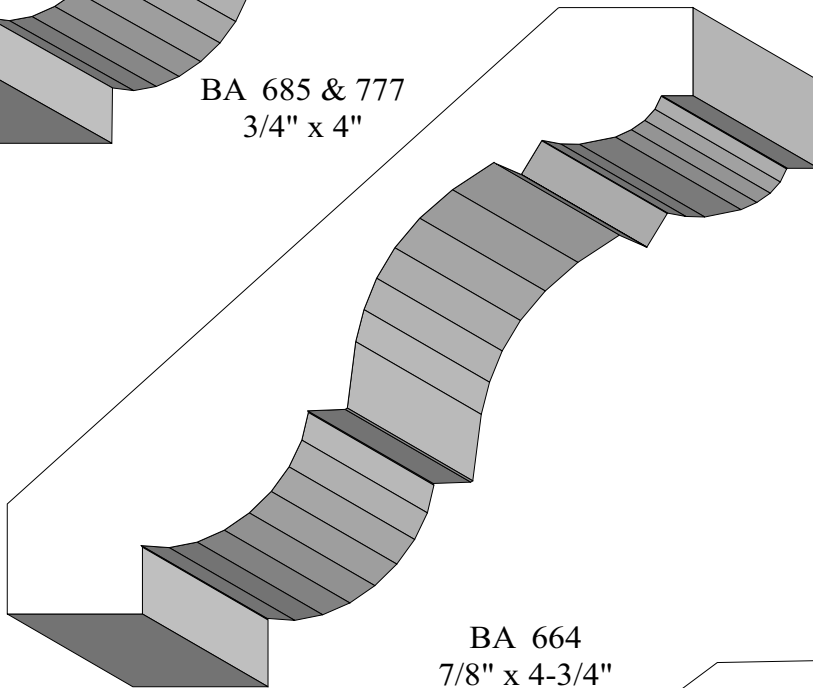

Crowns

BA 921
11/16" x 4-11/16"

BA 434
1-5/16" x 5-1/2"

BA 166
1" x 5-9/16"

Profile dimensions can be adjusted, please call for details.

Crowns

BA 1085
7/8" x 4-11/16"

BA 1069
15/16" x 5-7/8"

Profile dimensions can be adjusted, please call for details.

Crowns

BA 435
1" x 6-1/8"

BA 858
1-1/8" x 6-7/16"

Profile dimensions can be adjusted, please call for details.

Crowns

BA 685 & 777
3/4" x 4"

BA 664
7/8" x 4-3/4"

BA 859 & 1031
7/8" x 4-1/2"

Profile dimensions can be adjusted, please call for details.

Crowns

BA 535
3/4" x 3-7/16"

BA 690
7/8" x 3-7/16"

BA 1043
7/8" x 3-1/8"

BA 1017
1" x 3-3/4"

Profile dimensions can be adjusted, please call for details.

Crowns

BA 1274
3/4" x 2-3/4"

BA 1251
3/4" x 3-5/8"

BA 1256
3/4" x 4-1/8"

BA 1270
7/8" x 5-5/8"

Profile dimensions can be adjusted, please call for details.

Crown

BA 1327
1-7/16" x 5-1/8"