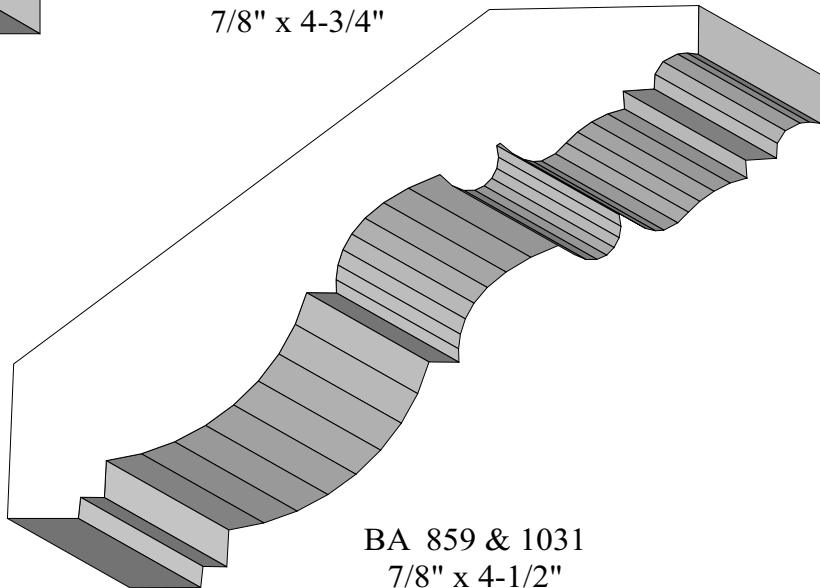

Crowns

BA 921
11/16" x 4-11/16"

BA 434
1-5/16" x 5-1/2"

BA 166
1" x 5-9/16"

Profile dimensions can be adjusted, please call for details.

Crowns

BA 1085
7/8" x 4-11/16"

BA 1069
15/16" x 5-7/8"

Profile dimensions can be adjusted, please call for details.

Crowns

BA 435
1" x 6-1/8"

BA 858
1-1/8" x 6-7/16"

Profile dimensions can be adjusted, please call for details.

Crowns

BA 685 & 777
3/4" x 4"

BA 664
7/8" x 4-3/4"

BA 859 & 1031
7/8" x 4-1/2"

Profile dimensions can be adjusted, please call for details.

Crowns

BA 535
3/4" x 3-7/16"

BA 690
7/8" x 3-7/16"

BA 1043
7/8" x 3-1/8"

BA 1017
1" x 3-3/4"

Profile dimensions can be adjusted, please call for details.