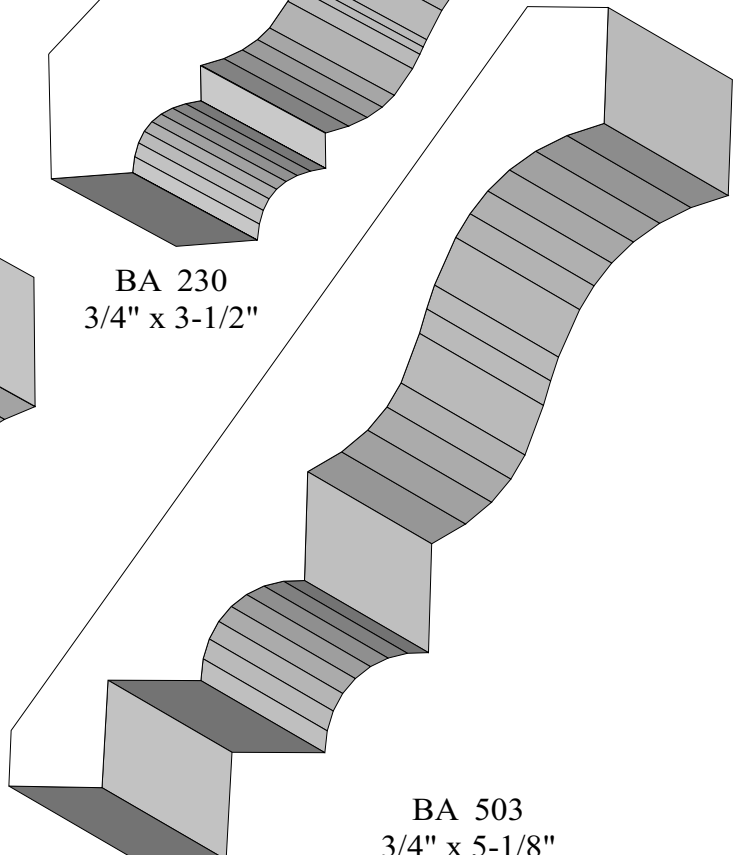

BA 859 & 1031
7/8" x 4-1/2"

Profile dimensions can be adjusted, please call for details.

Crowns

BA 535
3/4" x 3-7/16"

BA 690
7/8" x 3-7/16"

BA 1043
7/8" x 3-1/8"

BA 1017
1" x 3-3/4"

Profile dimensions can be adjusted, please call for details.

Crowns

BA 1
3/4" x 2-1/4"

BA 609
5/8" x 2-3/4"

BA 615
3/4" x 3-7/8"

BA 230
3/4" x 3-1/2"

BA 186
9/16" x 3-9/16"

BA 503
3/4" x 5-1/8"

Profile dimensions can be adjusted, please call for details.

Crowns

84 A & B
1-5/16" x 9-1/2"

Profile dimensions can be adjusted, please call for details.

Crowns

BA 299
11/16" x 1-3/8"

BA 867
7/8" x 1-3/8"

BA 294
1-3/16" x 1-3/8"

BA 950
1-3/16" x 1-1/2"