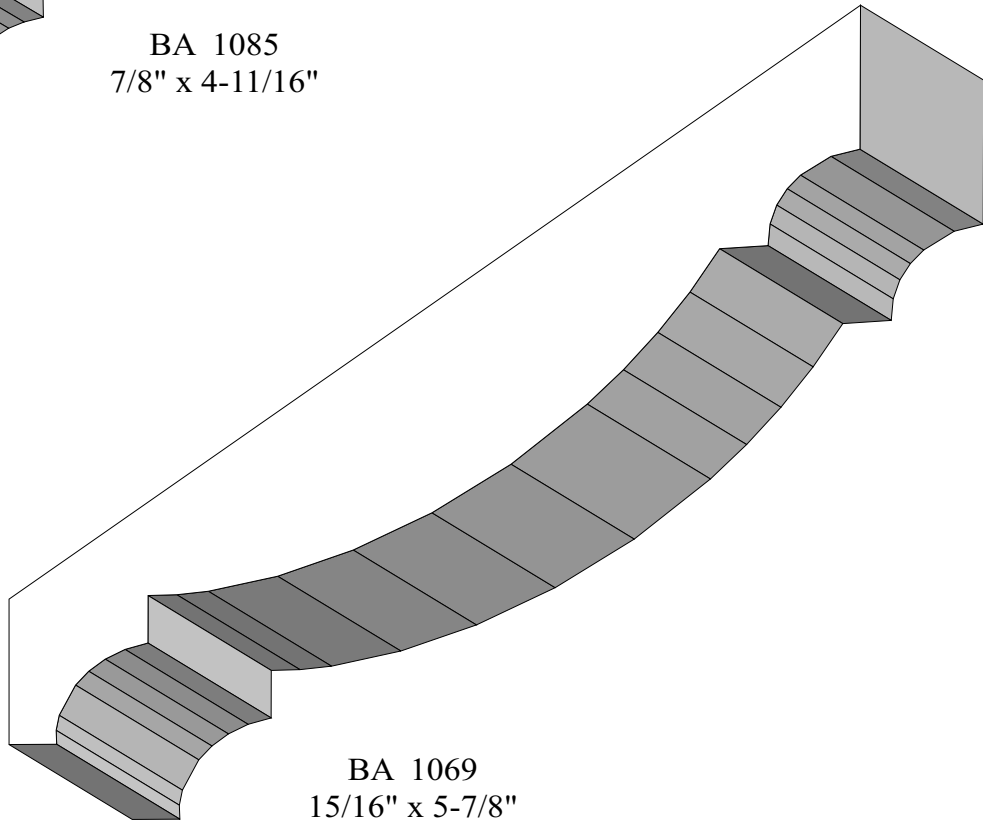

Crowns

BA 921
11/16" x 4-11/16"

BA 434
1-5/16" x 5-1/2"

BA 166
1" x 5-9/16"

Profile dimensions can be adjusted, please call for details.

Crowns

BA 1085
7/8" x 4-11/16"

BA 1069
15/16" x 5-7/8"

Profile dimensions can be adjusted, please call for details.

Crowns

BA 435
1" x 6-1/8"

BA 858
1-1/8" x 6-7/16"

Profile dimensions can be adjusted, please call for details.

Crowns

BA 685 & 777
3/4" x 4"

BA 664
7/8" x 4-3/4"

BA 859 & 1031
7/8" x 4-1/2"

Profile dimensions can be adjusted, please call for details.

Crowns

BA 535
3/4" x 3-7/16"

BA 690
7/8" x 3-7/16"

BA 1043
7/8" x 3-1/8"

BA 1017
1" x 3-3/4"

Profile dimensions can be adjusted, please call for details.