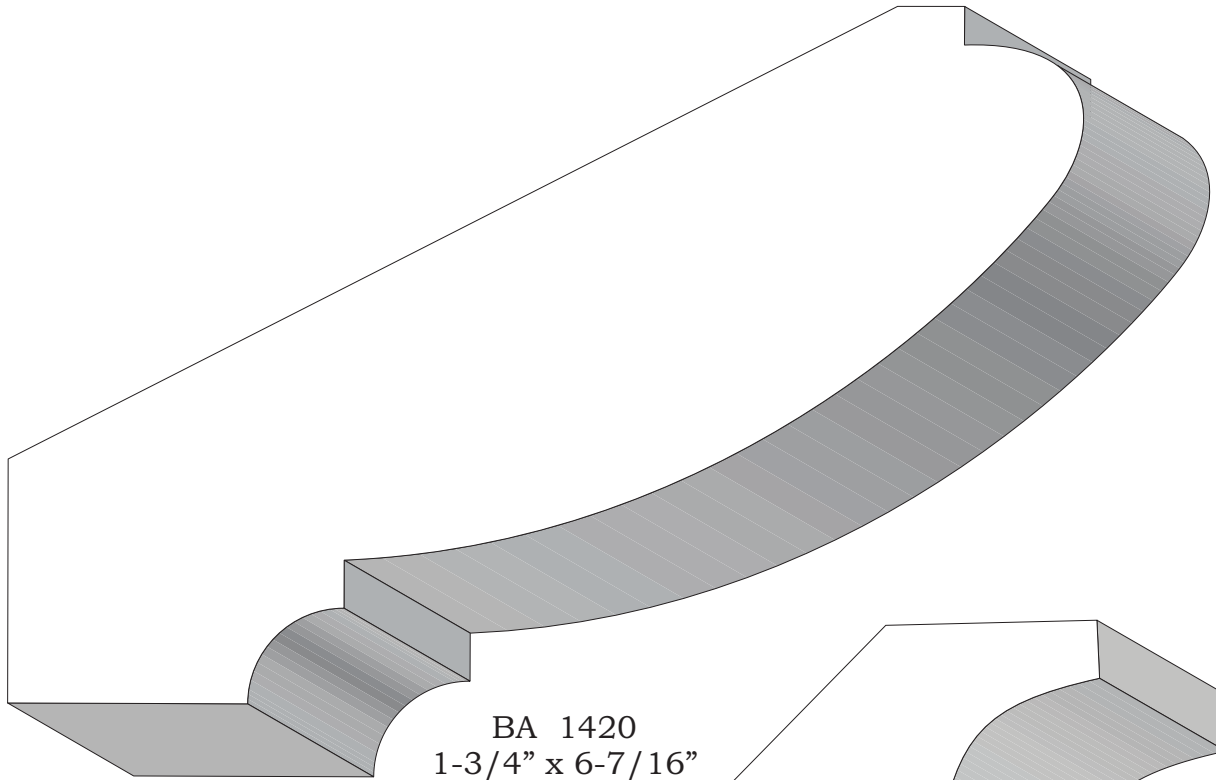

Crown

BA 1420
1-3/4" x 6-7/16"

BA 1406
1" x 7-3/8"

Profile dimensions can be adjusted, please call for details.

Crowns

BA 1443
7/8" x 4-3/4"

BA 1461
11/16" x 5-1/2"

BA 1451
1-1/16" X 5-3/4"

Profile dimensions can be adjusted, please call for details.

Crowns

BA 1462
1-1/2" x 2-3/4"

BA 1546
7/8" x 2-13/16"

BA 1437
7/8" x 2-1/2"

BA 1438
2-7/16" x 3"

Profile dimensions can be adjusted, please call for details.

Crowns

BA 1739
1-1/16" x 1-7/16"

BA 1774
1-3/8" x 3-5/16"

Profile dimensions can be adjusted, please call for details.

Crowns

BA 1969
1-3/4" x 7-7/8"

Profile dimensions can be adjusted, please call for details.

Crowns

Profile dimensions can be adjusted, please call for details.

Crowns

BA 1875
3/4" x 3-1/2"

BA 1853
7/8" x 3-11/16"

BA 1878
15/16" x 4-3/8"

Profile dimensions can be adjusted, please call for details.

Crowns