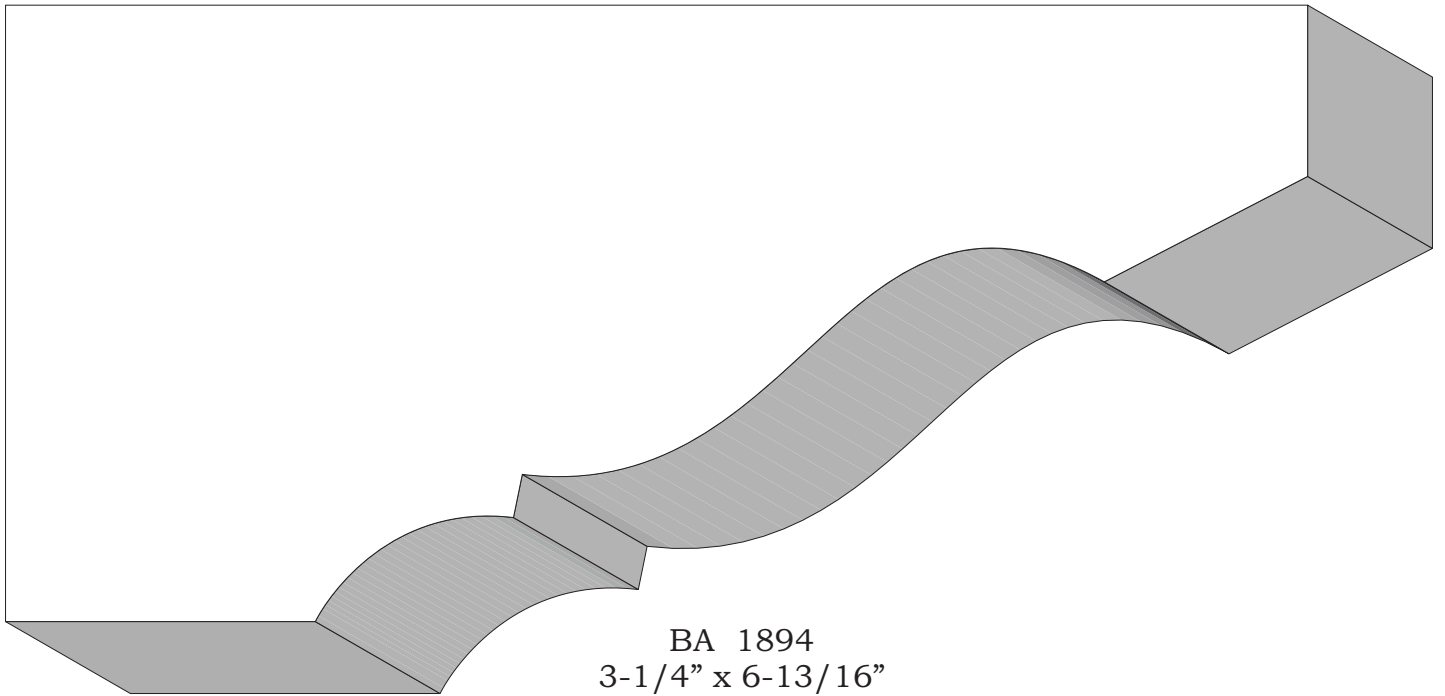

Crowns

BA 1739
1-1/16" x 1-7/16"

BA 1774
1-3/8" x 3-5/16"

Profile dimensions can be adjusted, please call for details.

Crowns

BA 1969
1-3/4" x 7-7/8"

Profile dimensions can be adjusted, please call for details.

Crowns

BA 1958
5/8" x 2-1/2"

BA 1949
Side

BA 2
13/16" x 3-3/16"

BA 1894
3-1/4" x 6-13/16"

Profile dimensions can be adjusted, please call for details.

Crowns

Profile dimensions can be adjusted, please call for details.