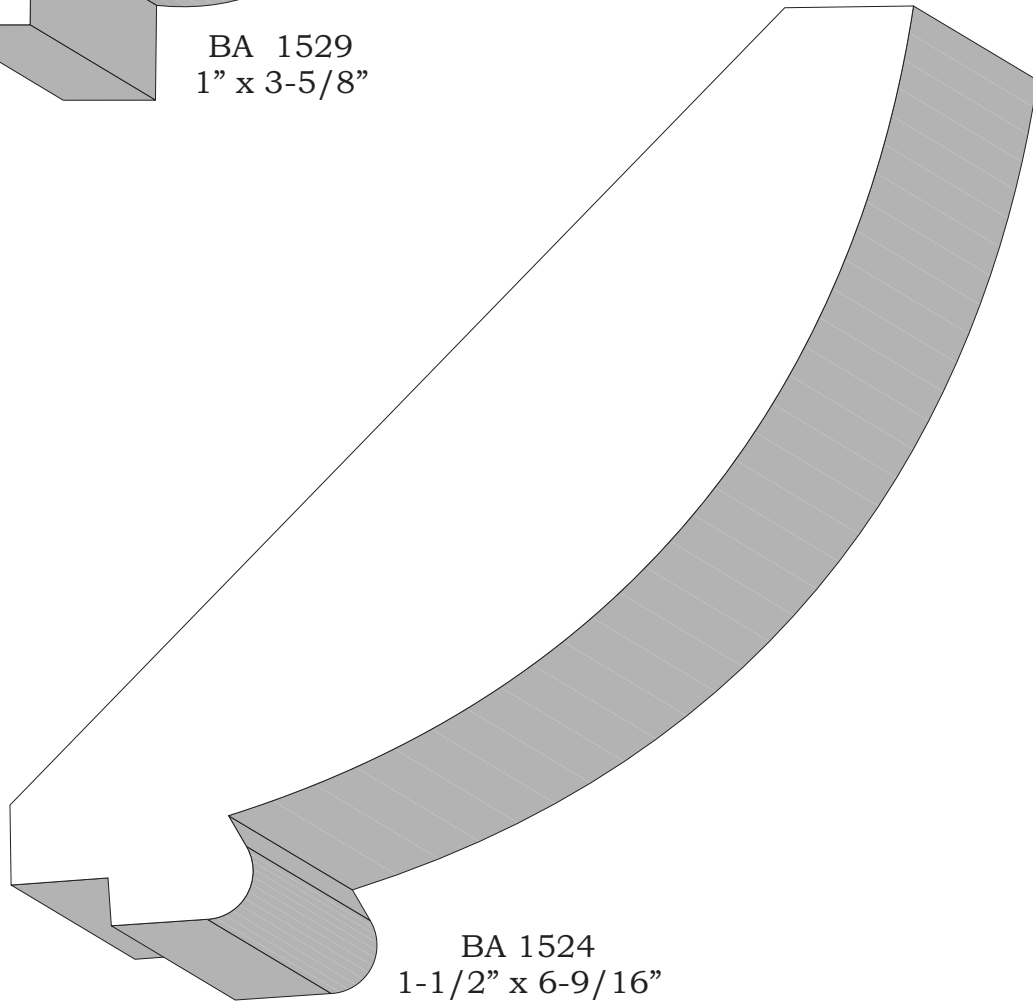

Crowns

Profile dimensions can be adjusted, please call for details.

Crowns

BA 1532
1" x 4-1/4"

BA 1549
1-9/16" x 7-1/2"

Profile dimensions can be adjusted, please call for details.

Crowns

BA 1529
1" x 3-5/8"

BA 1524
1-1/2" x 6-9/16"

Profile dimensions can be adjusted, please call for details.

Crowns

Profile dimensions can be adjusted, please call for details.

Crowns

BA 1496
7/8" x 1-5/8"

BA 1557
1-3/8" x 2-9/16"

BA 1924
1/2" x 3-1/4"

BA 1915
1" x 4-1/4"

BA 1914
1-1/8" x 5-11/16"

Profile dimensions can be adjusted, please call for details.

Crowns

BA 1856
1" x 1-3/4"

BA 1978
1-1/8" x 2"

BA 1926
13/16" x 2-1/16"

BA 1951
7/8" x 2 - 11/16"

BA 2007
3/4" x 3-1/2"

2002
1-1/4" x 2-9/16"

Profile dimensions can be adjusted, please call for details.