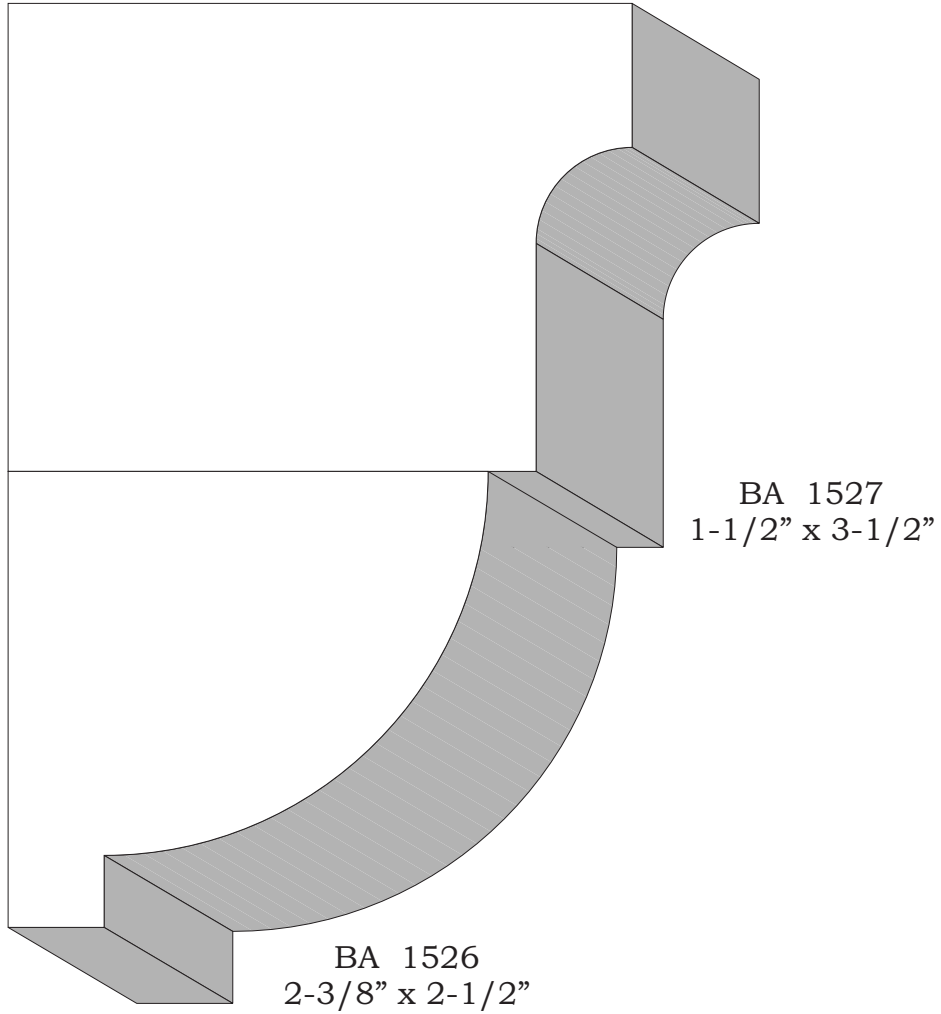

Crowns

Profile dimensions can be adjusted, please call for details.

Crowns

BA 1532
1" x 4-1/4"

BA 1549
1-9/16" x 7-1/2"

Profile dimensions can be adjusted, please call for details.

Crowns

BA 1529
1" x 3-5/8"

BA 1524
1-1/2" x 6-9/16"

Profile dimensions can be adjusted, please call for details.

Crowns

Profile dimensions can be adjusted, please call for details.

Crowns

BA 1496
7/8" x 1-5/8"

BA 1557
1-3/8" x 2-9/16"

Crowns

Profile dimensions can be adjusted, please call for details.

Crowns

BA 1875
3/4" x 3-1/2"

BA 1853
7/8" x 3-11/16"

BA 1878
15/16" x 4-3/8"

Profile dimensions can be adjusted, please call for details.

Crowns

BA 1924
1/2" x 3-1/4"

BA 1915
1" x 4-1/4"

BA 1914
1-1/8" x 5-11/16"

Profile dimensions can be adjusted, please call for details.

Crowns

BA 1856
1" x 1-3/4"

BA 1978
1-1/8" x 2"

BA 1926
13/16" x 2-1/16"