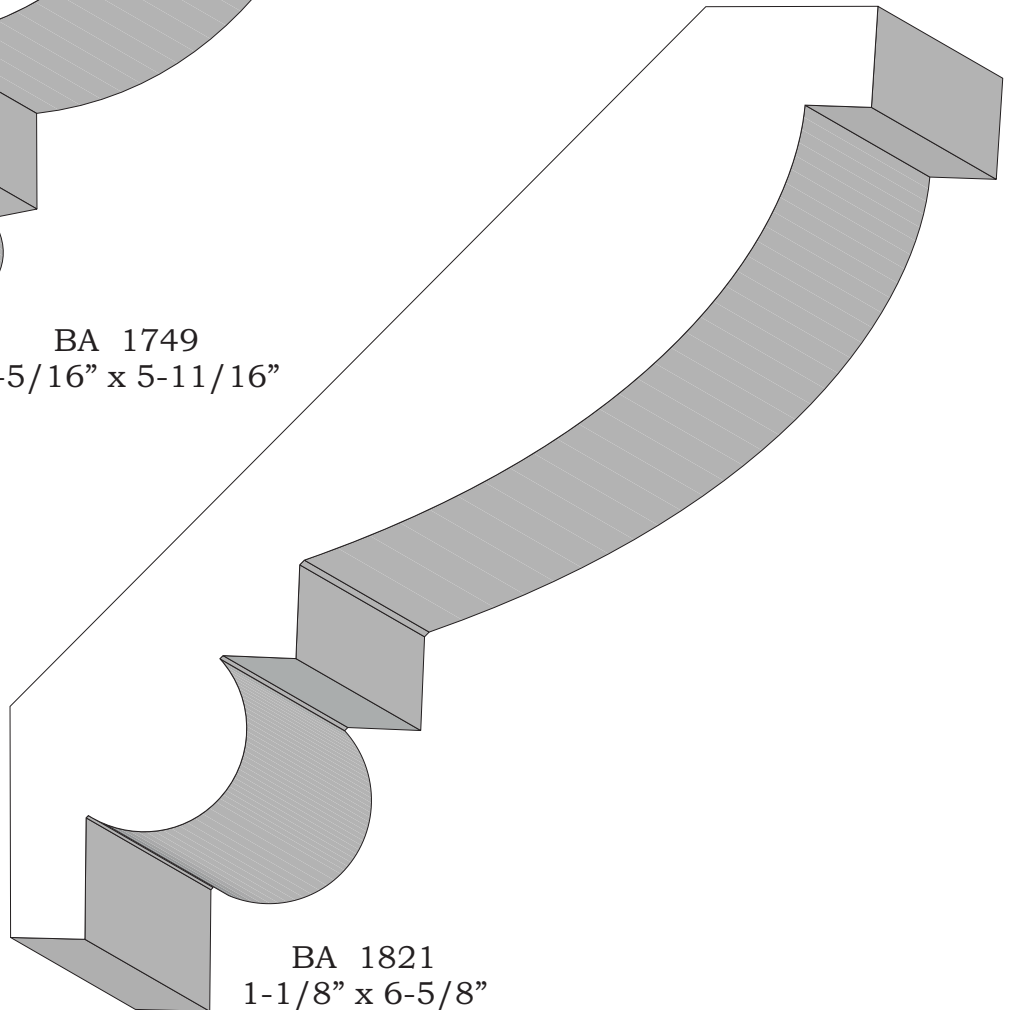

Crowns

BA 1769
7/8" x 5-3/8"

BA 1780
1-5/16" x 5-3/4"

Profile dimensions can be adjusted, please call for details.

Crowns

BA 1749
1-5/16" x 5-11/16"

BA 1821
1-1/8" x 6-5/8"

Profile dimensions can be adjusted, please call for details.

Crowns

BA 1730 A,B & C
7/8" x 2-1/4"

BA 1758
15/16" x 3"

BA 1750
2" x 2-1/2"

Profile dimensions can be adjusted, please call for details.

Crowns

BA 1799
1" x 3-3/4"

BA 1790
1-3/16" x 4-5/8"

Profile dimensions can be adjusted, please call for details.

Crowns

BA 1741
7/8" x 2-5/8"

BA 1836
1-13/16" x 2-3/8"

BA 1708
3/4" x 3-3/8"

BA 1838
3-11/16" x 2-1/4"

Profile dimensions can be adjusted, please call for details.

Crowns

BA 1739
1-1/16" x 1-7/16"

BA 1774
1-3/8" x 3-5/16"

Profile dimensions can be adjusted, please call for details.

Crowns

BA 1969
1-3/4" x 7-7/8"

Profile dimensions can be adjusted, please call for details.