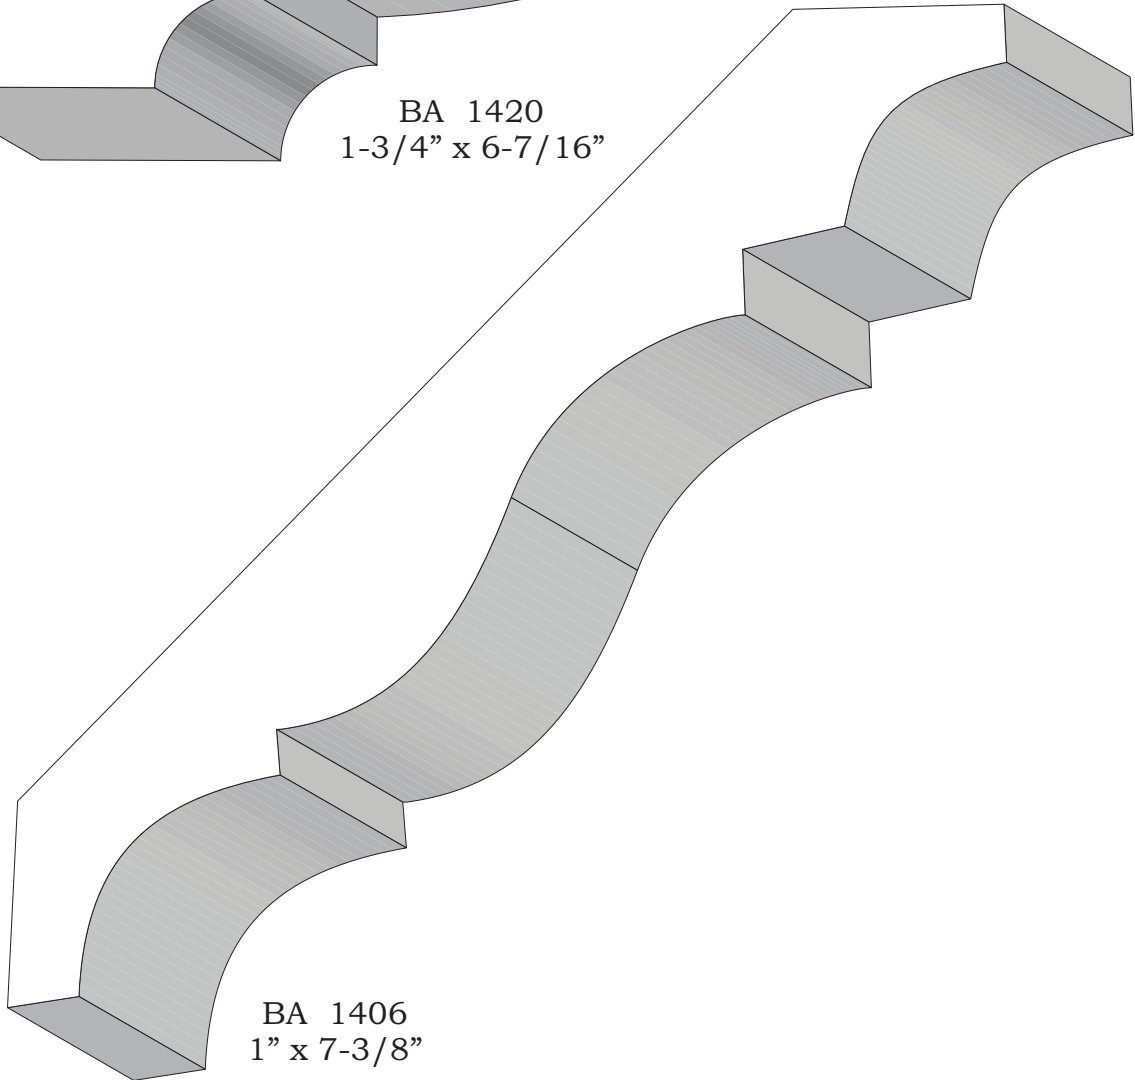

Crown

BA 1420
1-3/4" x 6-7/16"

BA 1406
1" x 7-3/8"

Profile dimensions can be adjusted, please call for details.

Crowns

BA 1443
7/8" x 4-3/4"

BA 1461
11/16" x 5-1/2"

BA 1451
1-1/16" X 5-3/4"

Profile dimensions can be adjusted, please call for details.

Crowns

BA 1462
1-1/2" x 2-3/4"

BA 1546
7/8" x 2-13/16"

BA 1437
7/8" x 2-1/2"

BA 1438
2-7/16" x 3"

Profile dimensions can be adjusted, please call for details.

Crowns

BA 1739
1-1/16" x 1-7/16"

BA 1774
1-3/8" x 3-5/16"

Profile dimensions can be adjusted, please call for details.

Crowns

BA 1969
1-3/4" x 7-7/8"

Profile dimensions can be adjusted, please call for details.