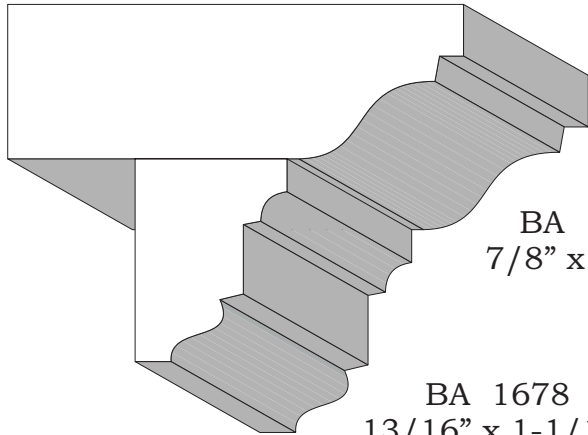

Profile dimensions can be adjusted, please call for details.

Crowns

BA 1641 T
1-3/4" x 5-5/8"

BA 1643
1" x 2-3/4"

BA 1642
1-1/8" x 3-1/2"

Profile dimensions can be adjusted, please call for details.

Crowns

BA 1633
3/4" x 4-1/8"

Profile dimensions can be adjusted, please call for details.

Crowns

BA 1632
9/16" x 1-3/4"

BA 1653
7/8" x 1-7/16"

BA 1677
7/8" x 2-3/8"

BA 1678
13/16" x 1-1/16"

Profile dimensions can be adjusted, please call for details.

Crowns

BA 1769
7/8" x 5-3/8"

BA 1780
1-5/16" x 5-3/4"

Profile dimensions can be adjusted, please call for details.

Crowns

BA 1749
1-5/16" x 5-11/16"

BA 1821
1-1/8" x 6-5/8"

Profile dimensions can be adjusted, please call for details.