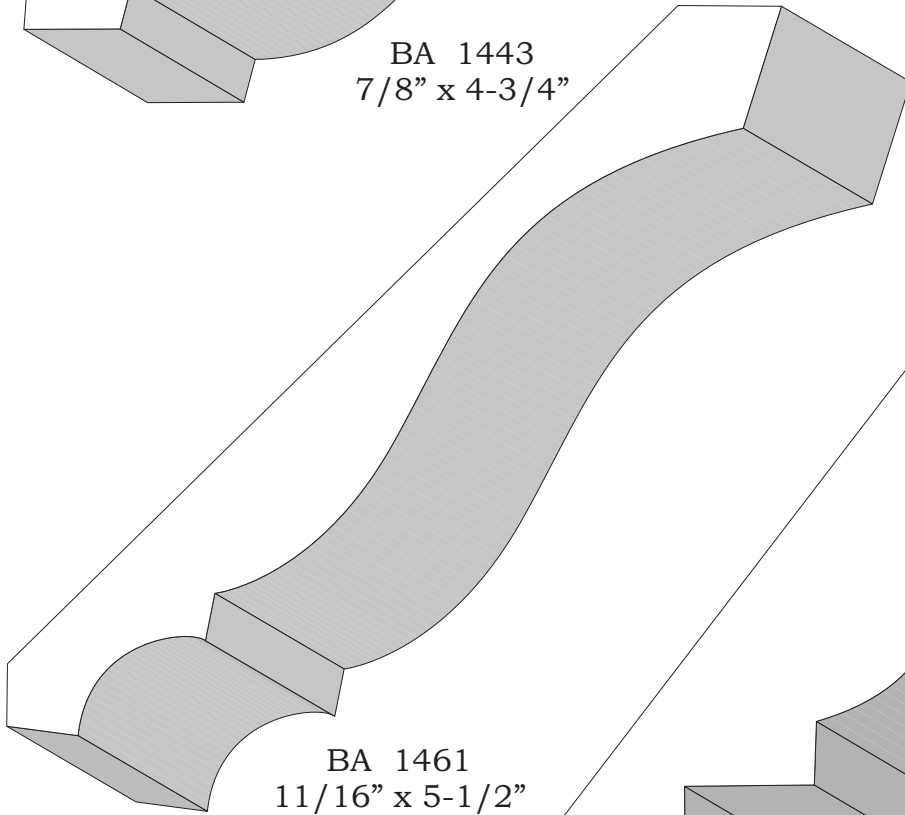

Crown

BA 1420
1-3/4" x 6-7/16"

BA 1406
1" x 7-3/8"

Profile dimensions can be adjusted, please call for details.

Crowns

BA 1443
7/8" x 4-3/4"

BA 1461
11/16" x 5-1/2"

BA 1451
1-1/16" X 5-3/4"

Profile dimensions can be adjusted, please call for details.

Crowns

BA 1462
1-1/2" x 2-3/4"

BA 1546
7/8" x 2-13/16"

BA 1437
7/8" x 2-1/2"

BA 1438
2-7/16" x 3"

Profile dimensions can be adjusted, please call for details.

Crowns

BA 1958
5/8" x 2-1/2"

BA 1949
Side

BA 2
13/16" x 3-3/16"

BA 1894
3-1/4" x 6-13/16"

Profile dimensions can be adjusted, please call for details.

Crowns

Profile dimensions can be adjusted, please call for details.

BA 1924
1/2" x 3-1/4"

BA 1915
1" x 4-1/4"

BA 1914
1-1/8" x 5-11/16"

Profile dimensions can be adjusted, please call for details.

Crowns

BA 1856
1" x 1-3/4"

BA 1978
1-1/8" x 2"

BA 1926
13/16" x 2-1/16"