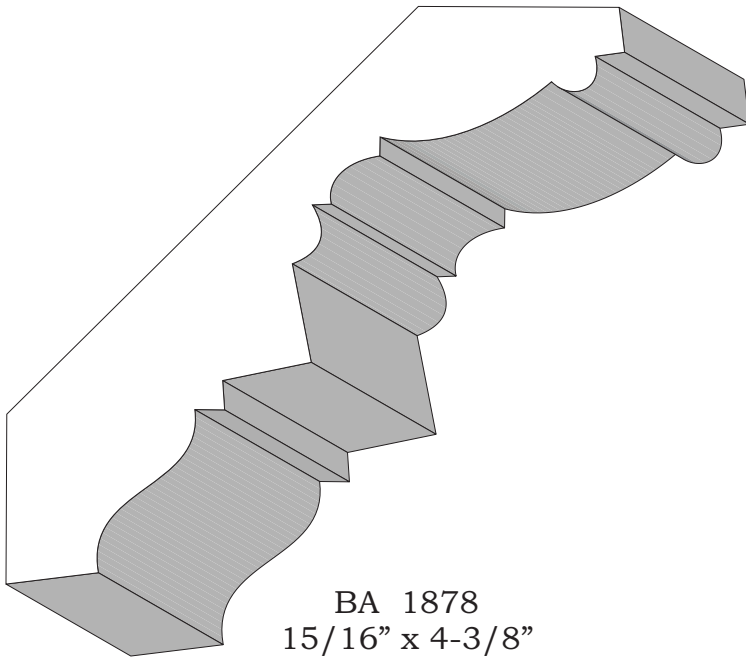

Crowns

BA 1739
1-1/16" x 1-7/16"

BA 1774
1-3/8" x 3-5/16"

Profile dimensions can be adjusted, please call for details.

Crowns

BA 1969
1-3/4" x 7-7/8"

Profile dimensions can be adjusted, please call for details.

Crowns

BA 1958
5/8" x 2-1/2"

BA 1949
Side

BA 2
13/16" x 3-3/16"

BA 1894
3-1/4" x 6-13/16"

Profile dimensions can be adjusted, please call for details.

Crowns

Profile dimensions can be adjusted, please call for details.

Crowns

Profile dimensions can be adjusted, please call for details.

Crowns

BA 1875
3/4" x 3-1/2"

BA 1853
7/8" x 3-11/16"

BA 1878
15/16" x 4-3/8"

Profile dimensions can be adjusted, please call for details.

Crowns

BA 1924
1/2" x 3-1/4"

BA 1915
1" x 4-1/4"

BA 1914
1-1/8" x 5-11/16"

Profile dimensions can be adjusted, please call for details.

Crowns

BA 1856
1" x 1-3/4"

BA 1978
1-1/8" x 2"

BA 1926
13/16" x 2-1/16"