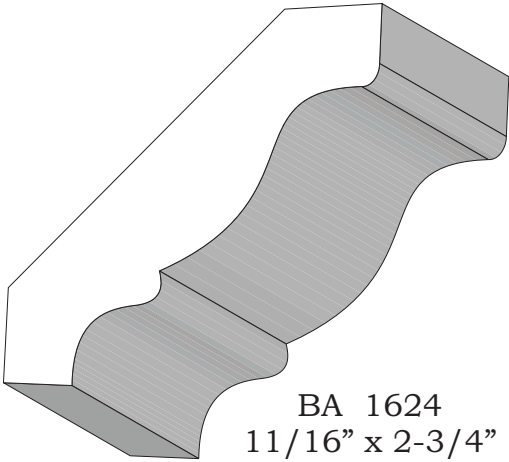

BA 1494
2" x 3-1/16"

BA 1520
2" x 4"

Profile dimensions can be adjusted, please call for details.

Crowns

BA 1627
3/4" x 1-5/16"

BA 1776
15/16" x 1-5/16"

BA 1613
1-3/8" x 1-1/16"

BA 1808
1-1/16" x 1-7/16"
Similar to BA 733

BA 1621
3/4" x 1-3/4"

BA 1804
1-13/16" x 1-15/16"

Profile dimensions can be adjusted, please call for details.

Crowns

BA 1624
11/16" x 2-3/4"

BA 1620
13/16" x 3"

BA 1615
15/16" x 3-1/2"

BA 1603
13/16" x 4-3/4"

Profile dimensions can be adjusted, please call for details.

Crowns

BA 1641 T
1-3/4" x 5-5/8"

BA 1643
1" x 2-3/4"

BA 1642
1-1/8" x 3-1/2"

Profile dimensions can be adjusted, please call for details.

Crowns

BA 1633
3/4" x 4-1/8"