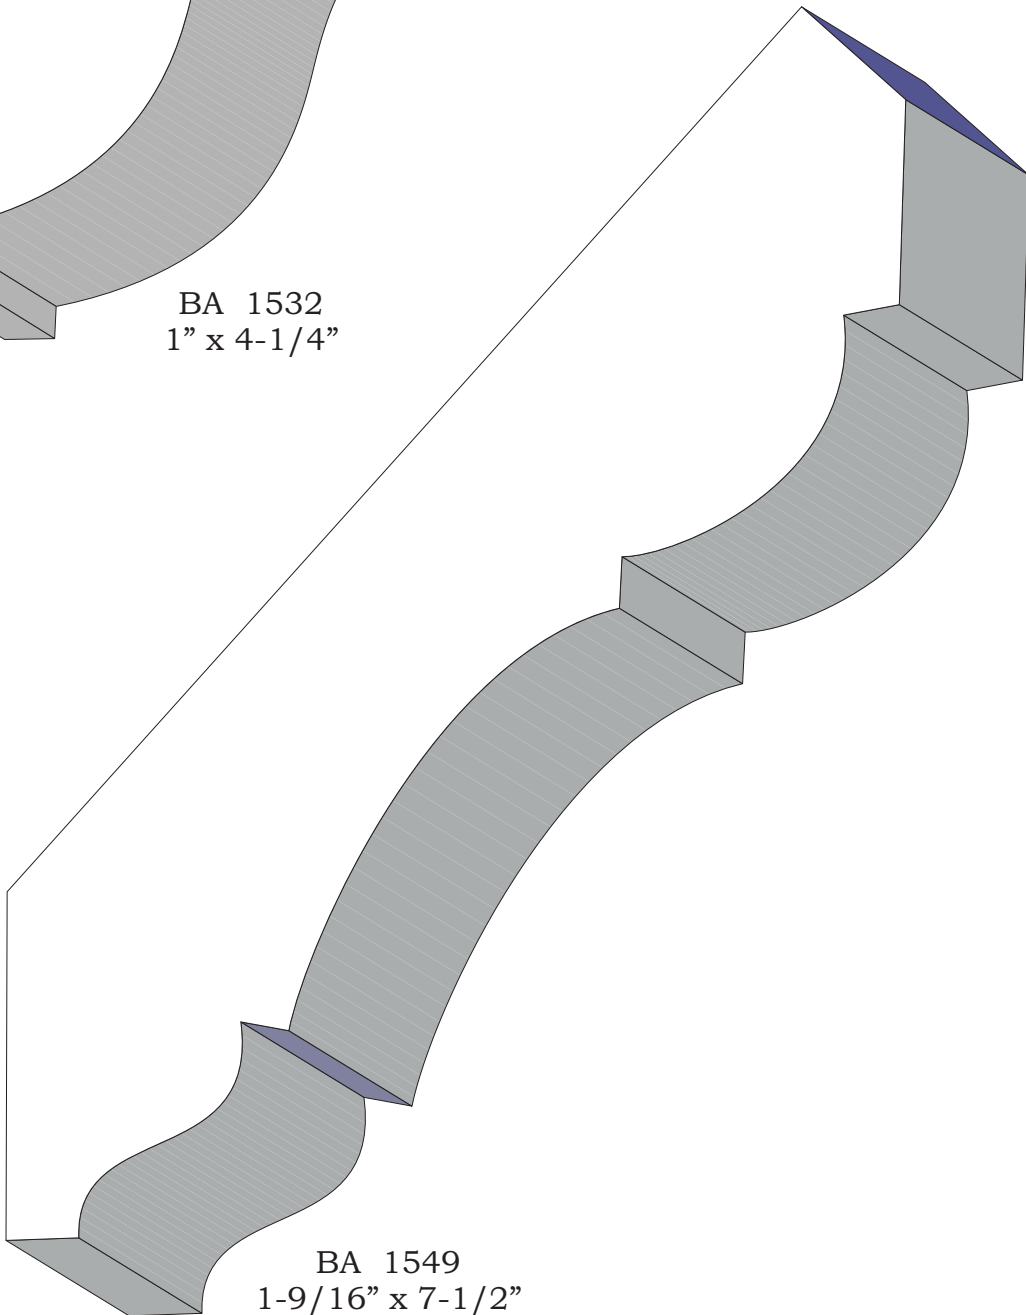

Crown

BA 1420
1-3/4" x 6-7/16"

BA 1406
1" x 7-3/8"

Profile dimensions can be adjusted, please call for details.

Crowns

BA 1443
7/8" x 4-3/4"

BA 1461
11/16" x 5-1/2"

BA 1451
1-1/16" X 5-3/4"

Crowns

Profile dimensions can be adjusted, please call for details.

Crowns

BA 1532
1" x 4-1/4"

BA 1549
1-9/16" x 7-1/2"

Profile dimensions can be adjusted, please call for details.

Crowns

BA 1529
1" x 3-5/8"

BA 1524
1-1/2" x 6-9/16"

Profile dimensions can be adjusted, please call for details.

Crowns

Profile dimensions can be adjusted, please call for details.

Crowns

BA 1496
7/8" x 1-5/8"

BA 1557
1-3/8" x 2-9/16"

BA 1924
1/2" x 3-1/4"

BA 1915
1" x 4-1/4"

BA 1914
1-1/8" x 5-11/16"

Profile dimensions can be adjusted, please call for details.

Crowns

BA 1856
1" x 1-3/4"

BA 1978
1-1/8" x 2"

BA 1926
13/16" x 2-1/16"