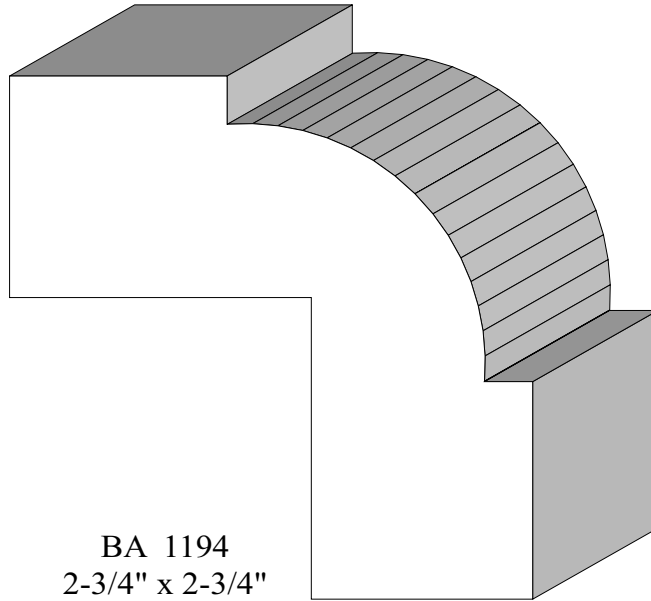

Outside Corners

BA 1194
2-3/4" x 2-3/4"

BA 339A & B
1-13/16" x 5"

Profile dimensions can be adjusted, please call for details.