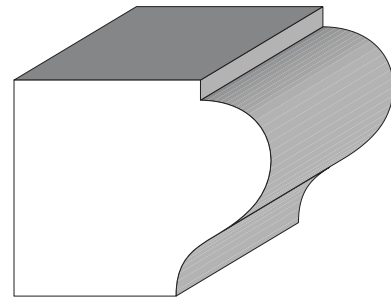

Stool Caps
Sills & Headers

BA 833
1-1/8" x 1-5/16"

BA 1039
Section of window sill.

BA 360
Section of window sill.

BA 1444
5/8" x 1"

BA 783
3/4" x 1-3/4"

Profile dimensions can be adjusted, please call for details.

Stool Caps
Sills & Headers

BA 944
1-1/4" x 4"

BA 945
1" x 1-3/8"

BA 934
1" x 1-1/4"

BA 579 5/8" x 1-5/8"
BA 580 7/8" x 2-3/16"
BA 581 13/16" x 3-11/16"

Profile dimensions can be adjusted, please call for details.

Stool Caps
Sills & Headres

BA 1008
11/16" x 1"

BA 251
1-1/4" x 1-5/8"

BA 590
1-1/8" x 2"

BA 1263
2-1/8" x 2-1/16"

BA 514
1" x 5-1/2"

Profile dimensions can be adjusted, please call for details.

Stool Caps
Sills & Headers

BA 1625
3/4" x 2-3/16"

BA 1691
1-1/8"

BA 1543
2-1/4" x 3-3/4"

Profile dimensions can be adjusted, please call for details.

Stool Caps
Sills & Headers

BA 1917
7/8" X 1-3/4"

BA 2004
7/8" x 3-1/8"

BA 1646
1-3/4" x 3"