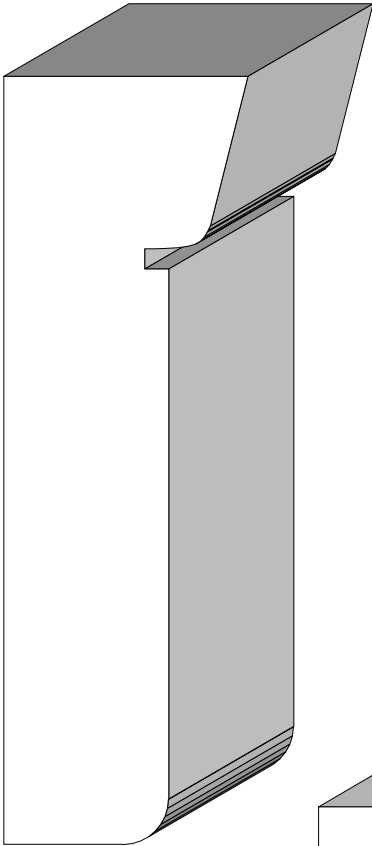

Stool Caps
Sills & Headers

BA 833
1-1/8" x 1-5/16"

BA 1039
Section of window sill.

BA 360
Section of window sill.

BA 1444
5/8" x 1"

BA 783
3/4" x 1-3/4"

Profile dimensions can be adjusted, please call for details.

Stool Caps
Sills & Headers

BA 944
1-1/4" x 4"

BA 945
1" x 1-3/8"

BA 934
1" x 1-1/4"

BA 579 5/8" x 1-5/8"
BA 580 7/8" x 2-3/16"
BA 581 13/16" x 3-11/16"

Profile dimensions can be adjusted, please call for details.

Stool Caps
Sills & Headres

BA 1008
11/16" x 1"

BA 251
1-1/4" x 1-5/8"

BA 590
1-1/8" x 2"

BA 1263
2-1/8" x 2-1/16"

BA 514
1" x 5-1/2"

Profile dimensions can be adjusted, please call for details.

Stool Caps
Sills & Headers

BA 1648
2" x 3-3/4"

Profile dimensions can be adjusted, please call for details.