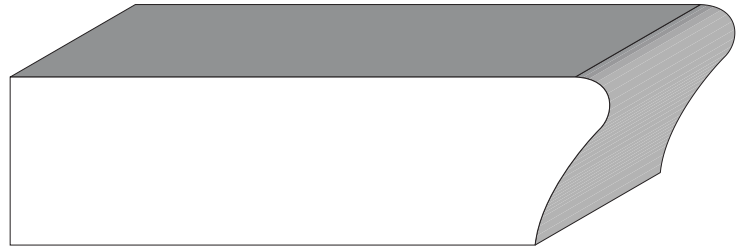

Stool Caps
Sills & Headres

BA 1008
11/16" x 1"

BA 251
1-1/4" x 1-5/8"

BA 590
1-1/8" x 2"

BA 1263
2-1/8" x 2-1/16"

BA 514
1" x 5-1/2"

Profile dimensions can be adjusted, please call for details.

Stool Caps
Sills & Headers

BA 1625
3/4" x 2-3/16"

BA 1691
1-1/8"

BA 1543
2-1/4" x 3-3/4"

Profile dimensions can be adjusted, please call for details.

Stool Caps
Sills & Headers

BA 1917
7/8" X 1-3/4"

BA 2004
7/8" x 3-1/8"

BA 1646
1-3/4" x 3"

BA 1648
2" x 3-3/4"

Profile dimensions can be adjusted, please call for details.