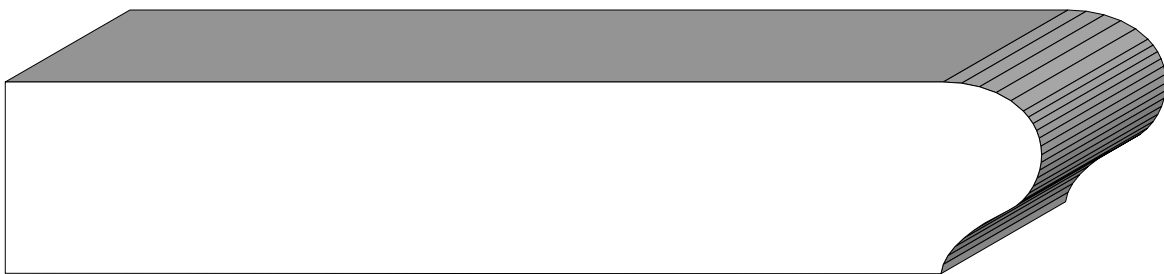

Stool Caps
Sills & Headers

BA 833
1-1/8" x 1-5/16"

BA 1039
Section of window sill.

BA 360
Section of window sill.

BA 1444
5/8" x 1"

BA 783
3/4" x 1-3/4"

Profile dimensions can be adjusted, please call for details.

Stool Caps
Sills & Headers

BA 944
1-1/4" x 4"

BA 945
1" x 1-3/8"

BA 934
1" x 1-1/4"

BA 579 5/8" x 1-5/8"
BA 580 7/8" x 2-3/16"
BA 581 13/16" x 3-11/16"

Profile dimensions can be adjusted, please call for details.

Stool Caps
Sills & Headres

BA 1008
11/16" x 1"

BA 251
1-1/4" x 1-5/8"

BA 590
1-1/8" x 2"

BA 1263
2-1/8" x 2-1/16"

BA 514
1" x 5-1/2"

Profile dimensions can be adjusted, please call for details.

Stool Caps
Sills & Headers

BA 1625
3/4" x 2-3/16"

BA 1691
1-1/8"

BA 1543
2-1/4" x 3-3/4"

Profile dimensions can be adjusted, please call for details.

Stool Caps
Sills & Headers

BA 1917
7/8" X 1-3/4"

BA 2004
7/8" x 3-1/8"

BA 1646
1-3/4" x 3"