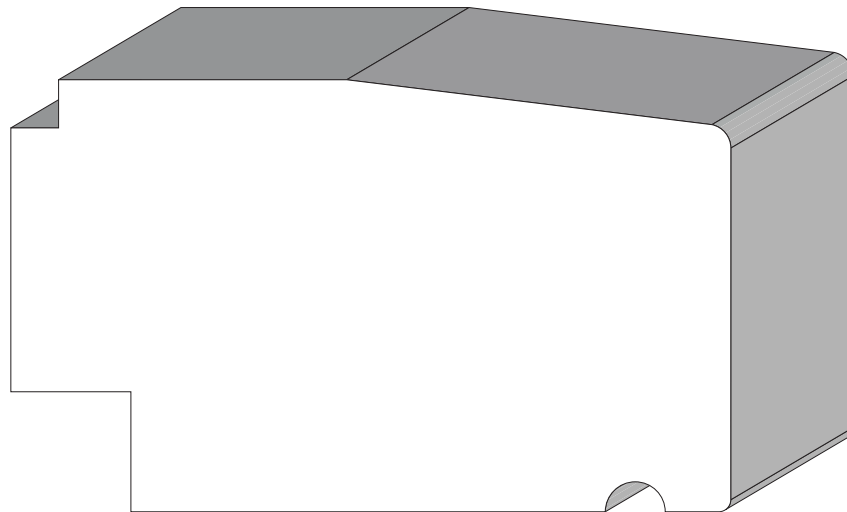

Stool Caps
Sills & Headers

BA 833
1-1/8" x 1-5/16"

BA 1039
Section of window sill.

BA 360
Section of window sill.

BA 1444
5/8" x 1"

BA 783
3/4" x 1-3/4"

Profile dimensions can be adjusted, please call for details.

Stool Caps
Sills & Headers

BA 944
1-1/4" x 4"

BA 945
1" x 1-3/8"

BA 934
1" x 1-1/4"

BA 579 5/8" x 1-5/8"
BA 580 7/8" x 2-3/16"
BA 581 13/16" x 3-11/16"

Profile dimensions can be adjusted, please call for details.

Stool Caps
Sills & Headres

BA 1008
11/16" x 1"

BA 251
1-1/4" x 1-5/8"

BA 590
1-1/8" x 2"

BA 1263
2-1/8" x 2-1/16"

BA 514
1" x 5-1/2"

Profile dimensions can be adjusted, please call for details.

Stool Caps
Sills & Headers

BA 1625
3/4" x 2-3/16"

BA 1691
1-1/8"

BA 1543
2-1/4" x 3-3/4"

Profile dimensions can be adjusted, please call for details.

Stool Caps
Sills & Headers

BA 1917
7/8" X 1-3/4"

BA 2004
7/8" x 3-1/8"

BA 1646
1-3/4" x 3"