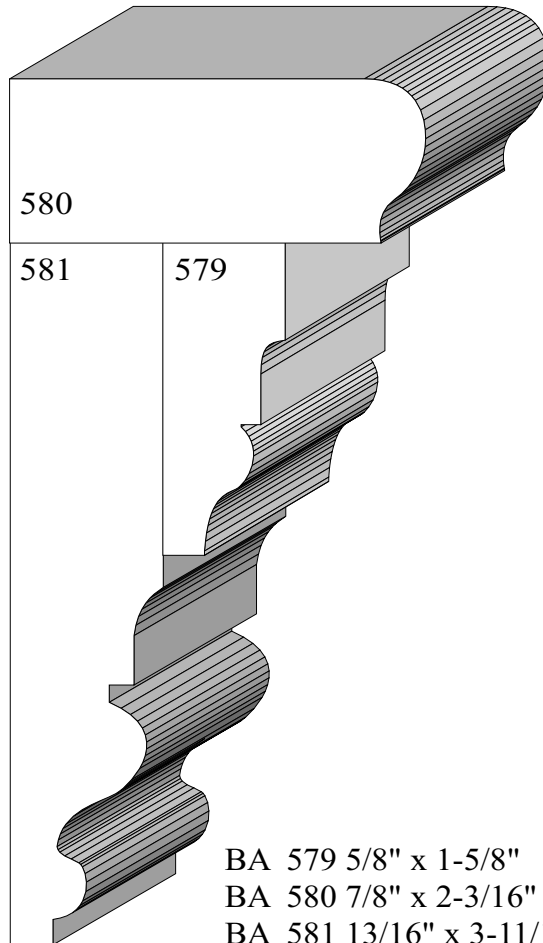

Stool Caps
Sills & Headers

BA 833
1-1/8" x 1-5/16"

BA 1039
Section of window sill.

BA 360
Section of window sill.

BA 1444
5/8" x 1"

BA 783
3/4" x 1-3/4"

Profile dimensions can be adjusted, please call for details.

Stool Caps
Sills & Headers

BA 944
1-1/4" x 4"

BA 945
1" x 1-3/8"

BA 934
1" x 1-1/4"

BA 579 5/8" x 1-5/8"
BA 580 7/8" x 2-3/16"
BA 581 13/16" x 3-11/16"

Profile dimensions can be adjusted, please call for details.

Stool Caps
Sills & Headres

BA 1008
11/16" x 1"

BA 251
1-1/4" x 1-5/8"

BA 590
1-1/8" x 2"

BA 1263
2-1/8" x 2-1/16"

BA 514
1" x 5-1/2"

Profile dimensions can be adjusted, please call for details.

Stool Caps
Sills & Headers

BA 1648
2" x 3-3/4"

Profile dimensions can be adjusted, please call for details.