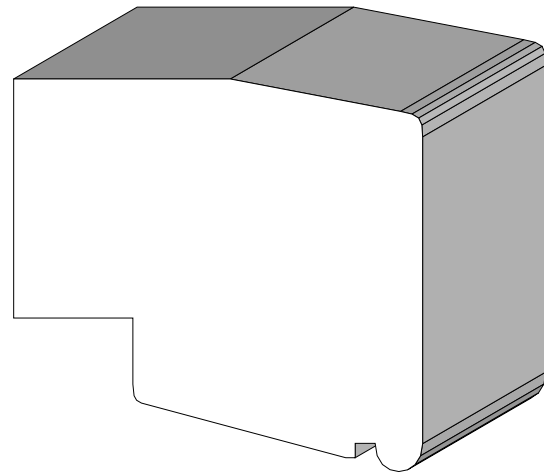

Stool Caps
Sills & Headers

BA 833
1-1/8" x 1-5/16"

BA 1039
Section of window sill.

BA 360
Section of window sill.

BA 1444
5/8" x 1"

BA 783
3/4" x 1-3/4"

Profile dimensions can be adjusted, please call for details.

Stool Caps
Sills & Headers

BA 944
1-1/4" x 4"

BA 945
1" x 1-3/8"

BA 934
1" x 1-1/4"

BA 579 5/8" x 1-5/8"
BA 580 7/8" x 2-3/16"
BA 581 13/16" x 3-11/16"

Profile dimensions can be adjusted, please call for details.

Stool Caps
Sills & Headres

BA 1008
11/16" x 1"

BA 251
1-1/4" x 1-5/8"

BA 590
1-1/8" x 2"

BA 1263
2-1/8" x 2-1/16"

BA 514
1" x 5-1/2"

Profile dimensions can be adjusted, please call for details.

Stool Caps
Sills & Headers

BA 1625
3/4" x 2-3/16"

BA 1691
1-1/8"

BA 1543
2-1/4" x 3-3/4"

Profile dimensions can be adjusted, please call for details.

Stool Caps
Sills & Headers

BA 1917
7/8" X 1-3/4"

BA 2004
7/8" x 3-1/8"

BA 1646
1-3/4" x 3"