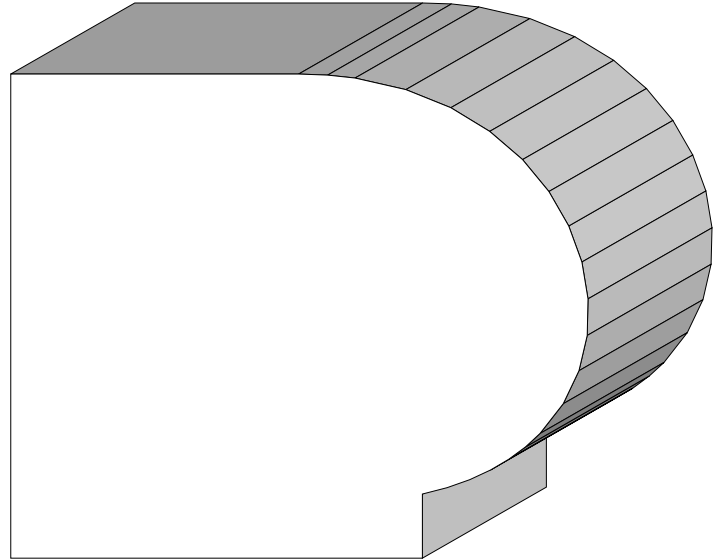

Stool Caps
Sills & Headers

BA 833
1-1/8" x 1-5/16"

BA 1039
Section of window sill.

BA 360
Section of window sill.

BA 1444
5/8" x 1"

BA 783
3/4" x 1-3/4"

Profile dimensions can be adjusted, please call for details.

Stool Caps
Sills & Headers

BA 944
1-1/4" x 4"

BA 945
1" x 1-3/8"

BA 934
1" x 1-1/4"

BA 579 5/8" x 1-5/8"
BA 580 7/8" x 2-3/16"
BA 581 13/16" x 3-11/16"

Profile dimensions can be adjusted, please call for details.

Stool Caps
Sills & Headres

BA 1008
11/16" x 1"

BA 251
1-1/4" x 1-5/8"

BA 590
1-1/8" x 2"

BA 1263
2-1/8" x 2-1/16"

BA 514
1" x 5-1/2"

Profile dimensions can be adjusted, please call for details.

Stool Caps
Sills & Headers

BA 1648
2" x 3-3/4"

Profile dimensions can be adjusted, please call for details.