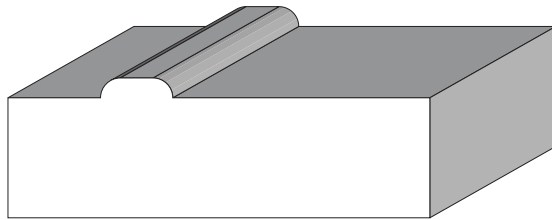

Stool Caps
Sills & Headers

BA 833
1-1/8" x 1-5/16"

BA 1039
Section of window sill.

BA 360
Section of window sill.

BA 1444
5/8" x 1"

BA 783
3/4" x 1-3/4"

Profile dimensions can be adjusted, please call for details.

Stool Caps
Sills & Headers

BA 944
1-1/4" x 4"

BA 945
1" x 1-3/8"

BA 934
1" x 1-1/4"

BA 579 5/8" x 1-5/8"
BA 580 7/8" x 2-3/16"
BA 581 13/16" x 3-11/16"

Profile dimensions can be adjusted, please call for details.

Stool Caps
Sills & Headres

BA 1008
11/16" x 1"

BA 251
1-1/4" x 1-5/8"

BA 590
1-1/8" x 2"

BA 1263
2-1/8" x 2-1/16"

BA 514
1" x 5-1/2"

Profile dimensions can be adjusted, please call for details.

Stool Caps
Sills & Headers

BA 1625
3/4" x 2-3/16"

BA 1691
1-1/8"

BA 1543
2-1/4" x 3-3/4"

Profile dimensions can be adjusted, please call for details.

Stool Caps
Sills & Headers

BA 1917
7/8" X 1-3/4"

BA 2004
7/8" x 3-1/8"

BA 1646
1-3/4" x 3"