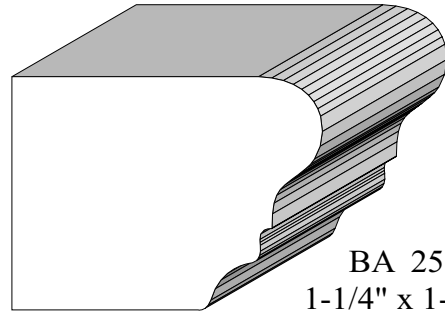

Stool Caps
Sills & Headers

BA 833
1-1/8" x 1-5/16"

BA 1039
Section of window sill.

BA 360
Section of window sill.

BA 1444
5/8" x 1"

BA 783
3/4" x 1-3/4"

Profile dimensions can be adjusted, please call for details.

Stool Caps
Sills & Headers

BA 944
1-1/4" x 4"

BA 945
1" x 1-3/8"

BA 934
1" x 1-1/4"

BA 579 5/8" x 1-5/8"
BA 580 7/8" x 2-3/16"
BA 581 13/16" x 3-11/16"

Profile dimensions can be adjusted, please call for details.

Stool Caps
Sills & Headres

BA 1008
11/16" x 1"

BA 251
1-1/4" x 1-5/8"

BA 590
1-1/8" x 2"

BA 1263
2-1/8" x 2-1/16"

BA 514
1" x 5-1/2"

Profile dimensions can be adjusted, please call for details.

Stool Caps
Sills & Headers