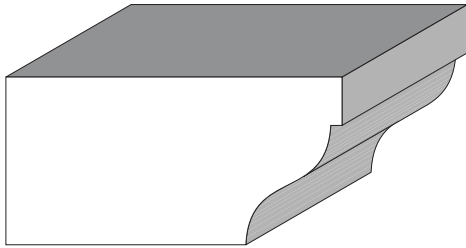

Stool Caps
Sills & Headres

BA 1008
11/16" x 1"

BA 251
1-1/4" x 1-5/8"

BA 590
1-1/8" x 2"

BA 1263
2-1/8" x 2-1/16"

BA 514
1" x 5-1/2"

Profile dimensions can be adjusted, please call for details.

Stool Caps
Sills & Headers

BA 1625
3/4" x 2-3/16"

BA 1691
1-1/8"

BA 1543
2-1/4" x 3-3/4"

Profile dimensions can be adjusted, please call for details.

Stool Caps
Sills & Headers

BA 1917
7/8" X 1-3/4"

BA 2004
7/8" x 3-1/8"

BA 1646
1-3/4" x 3"

BA 1648
2" x 3-3/4"

Profile dimensions can be adjusted, please call for details.