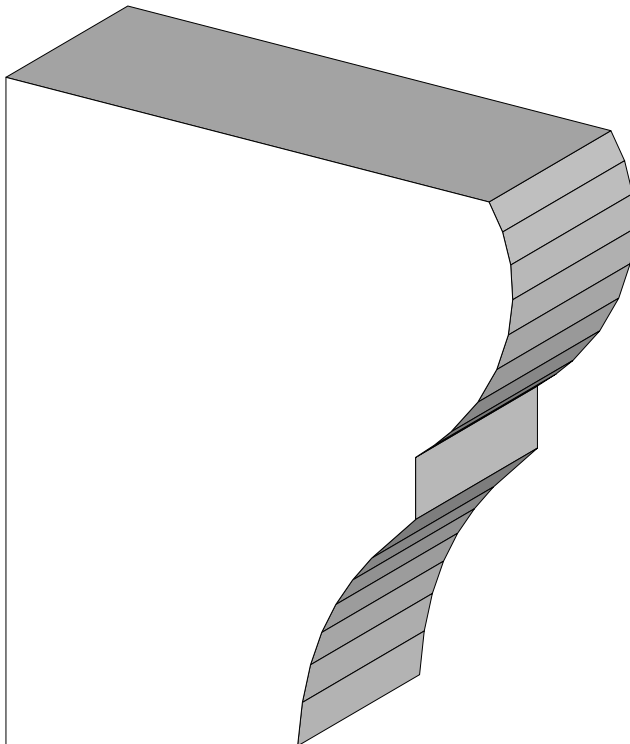

Stool Caps
Sills & Headers

BA 833
1-1/8" x 1-5/16"

BA 1039
Section of window sill.

BA 360
Section of window sill.

BA 1444
5/8" x 1"

BA 783
3/4" x 1-3/4"

Profile dimensions can be adjusted, please call for details.

Stool Caps
Sills & Headers

BA 944
1-1/4" x 4"

BA 945
1" x 1-3/8"

BA 934
1" x 1-1/4"

BA 579 5/8" x 1-5/8"
BA 580 7/8" x 2-3/16"
BA 581 13/16" x 3-11/16"

Profile dimensions can be adjusted, please call for details.

Stool Caps
Sills & Headres

BA 1008
11/16" x 1"

BA 251
1-1/4" x 1-5/8"

BA 590
1-1/8" x 2"

BA 1263
2-1/8" x 2-1/16"

BA 514
1" x 5-1/2"

Profile dimensions can be adjusted, please call for details.

Stool Caps
Sills & Headers

BA 1648
2" x 3-3/4"

Profile dimensions can be adjusted, please call for details.