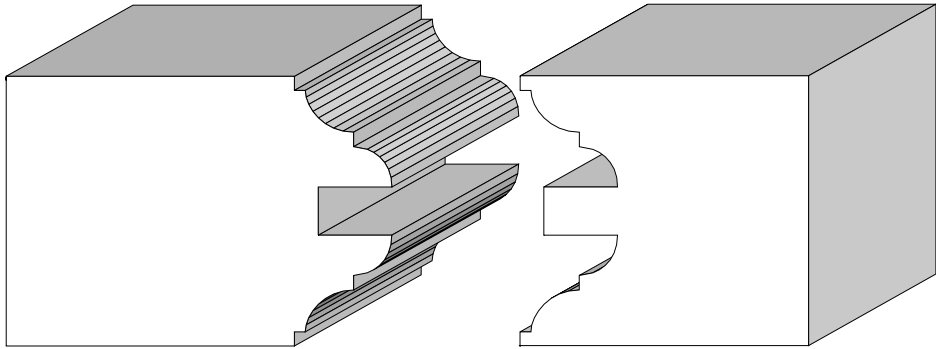

BA 104A & B
1-3/8"

BA 257A & B
1-3/4"

BA 332C & D
1-3/4"

Profile dimensions can be adjusted, please call for details.

Style & Rails

BA 695
2-1/4" x 2-1/2"

BA 1063A & B 1-3/4"

Profile dimensions can be adjusted, please call for details.

Style & Rails

BA 343A & B 1-3/8"
BA 1148A & B 1-3/8" (For glass.)

BA 93A&B
1-13/16"

BA 1064A & B
1-3/4"

Profile dimensions can be adjusted, please call for details.

Style & Rails

BA 214A & B
1-3/8"

BA 587A & B
1-3/8"

BA 479A & B
1-3/4"

Profile dimensions can be adjusted, please call for details.

Style & Rails

BA 1009A & B
1-3/4"

BA 1056A & B
2-5/16"

BA 1065 A & B
1-3/4"

Profile dimensions can be adjusted, please call for details.