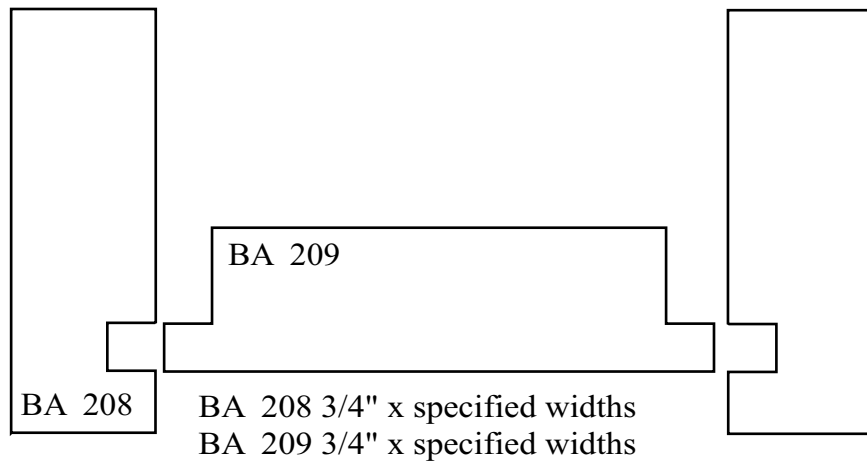

Utilities

BA 614
1-1/16" x 1-1/8"

BA 759
5/8" x 2-1/16"

BA 358
1/2" x 5/8"
Dado

BA 361
3/4" x 1-3/16"

Profile dimensions can be adjusted, please call for details.

Utilities

BA 596
2-1/2" max.

BA 399
1/2" x 1/2"
Dado

BA 691
2-1/4" x 3-11/16"

Profile dimensions can be adjusted, please call for details.

Utilities

BA 520
5/8" x 4-3/4"

BA 567
7/8" x 4-11/16"

BA 380
3-7/16" x 4-1/2"

Profile dimensions can be adjusted, please call for details.

Utilities

BA 895
5-1/2 x 7-1/2"

Profile dimensions can be adjusted, please call for details.

Utilities

BA 977
3/4" x 1-1/16"

BA 170
20mm

BA 495
3/4" x 1-1/8"

BA 507
3/4" Glue Joint

Utilities

BA 1096
1-3/8" x 4"
(Top of fence picket.)

BA 1176
3"

Profile dimensions can be adjusted, please call for details.

Utilities

BA 1435
1-1/2" x specified widths

BA 1434
1-5/8" x specified widths

BA 1436
1-3/4" x specified widths