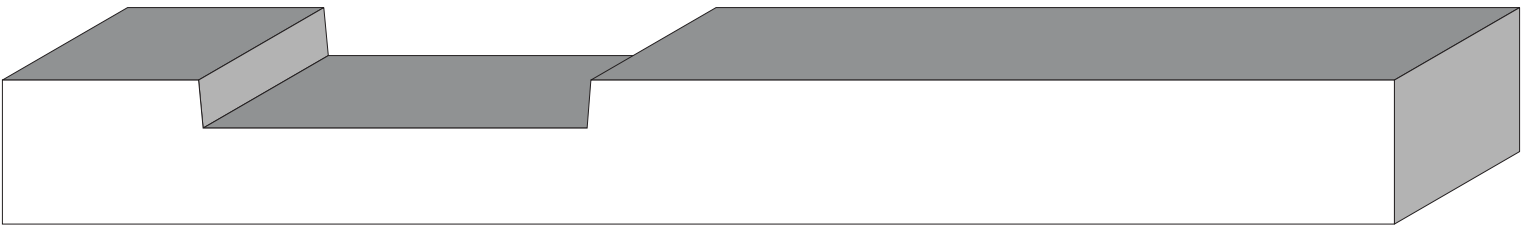

BA 1731
3/4" x 7-1/4"

Profile dimensions can be adjusted, please call for details.